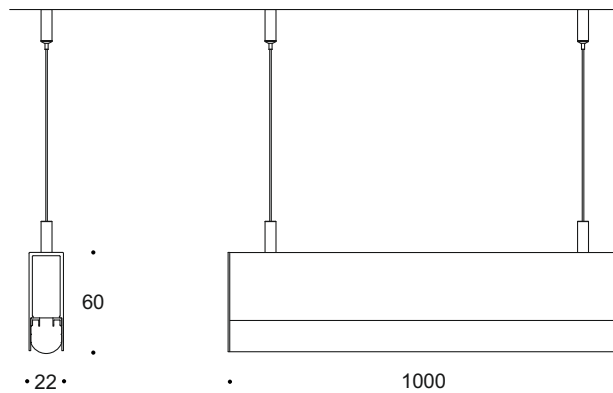

Technical Drawing

Information

CODE	LENGTH (mm)	POWER CONSUMPTION	LUMEN OUTPUT (lm) 3000K / 4000K
IC6078	1000	10 / 14 W	1350 / 1530

\* Rated lumen output 18W per meter.

Light Distribution Curve

Accessories

**Transparent Connector**  
Code: TC1203