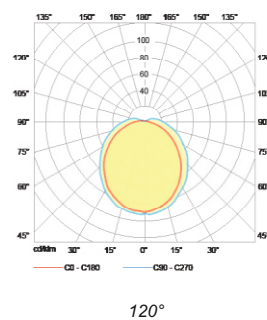

Technical Drawing

Information

CODE	LENGTH (mm)	POWER CONSUMPTION	LUMEN OUTPUT (lm) 3000K / 4000K
IC6078	1000	10 / 14 W	1350 / 1530

\* Rated lumen output 18W per meter.

Light Distribution Curve

Accessories

**Transparent Connector**  
Code: TC1203