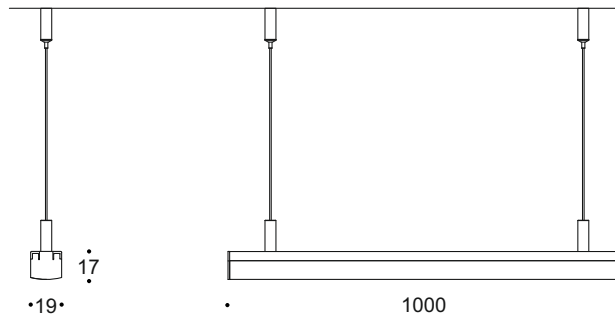

Technical Drawing

Information

CODE	LENGTH (mm)	POWER CONSUMPTION	LUMEN OUTPUT (lm) 3000K / 4000K
IC6071	1000	10 / 14 W	1350 / 1530

\* Rated lumen output 18W per meter.

Light Distribution Curve

120°

Accessories