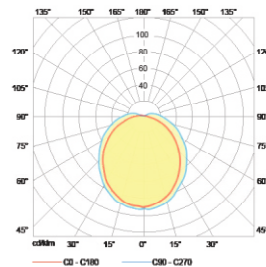

Technical Drawing

Information

CODE	LENGTH (mm)	POWER CONSUMPTION	LUMEN OUTPUT (lm) 3000K / 4000K
IC6071	1000	10 / 14 W	1350 / 1530

\* Rated lumen output 18W per meter.

Light Distribution Curve

120°

Accessories