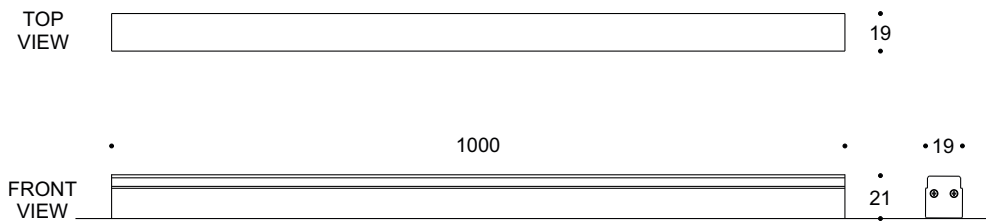

Key Features

iLevel is a dimmable encapsulated linear LED line, suited for installation in indoor and outdoor with a broad range of colours. It is a colour mixing linear light source in a compact, IP rated, silicone sealed aluminium profile with mounting brackets. Available in lengths to suit your application and provides a concealed, continuous linear glare and dot free illumination for discrete architectural details and accent lines. Designed to last in extremely harsh environments.

Key Data

LED Type	High efficiency LEDs, available in 2700K, 3000K, 4000K, 5000K, 6500K CCT tolerance within a 3-step MacAdams ellipse and LM80 compliant.
Nominal Voltage	24V DC
Color Rendering Index	CRI ≥ 80 standard and CRI ≥ 90 on request.
Optics	120°
Materials	Corrosion resistant extruded anodized aluminium housing (EN AW-6060) with stainless steel screws (A4 grade) and silicone rubber gaskets. Operates with a remote driver. Includes waterproof connectors. BSILINEA® LED Module.
Optional Coating	Marine grade.
Diffuser	Shockproof PMMA UV Stabilised Diffuser.
LED Life Time	L90 - B10 > 100,000h
Operating Temperature	-40°C / +55°C
Power Factor	>0.95
Control Systems	1-10V DIM, DALI Interface.
Protection Class	IP67
Impact Resistance	IK08
Insulation Class	Class III
Conformity	Complies with European Standards EN 60598 and CE certified.

Technical Drawing

Information

CODE	LENGTH (mm)	POWER CONSUMPTION	LUMEN OUTPUT (lm) 3000K / 4000K
AR6074	1000	10 / 14 W	1350 / 1530

Light Distribution Curve

120°

Accessories

Adjustable Bracket
Code: AB6001

Fixed Bracket
Code: FB7001