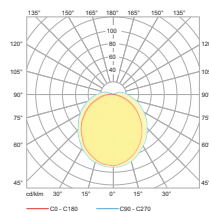

Key Data

LED Type	High efficiency LEDs, available in 2700K, 3000K, 4000K, 5000K, 6500K CCT tolerance within a 3-step MacAdams ellipse and LM80 compliant.
Nominal Voltage	24V DC
Color Rendering Index	CRI ≥ 80 standard and CRI ≥ 90 on request.
Optics	120°
Materials	Corrosion resistant extruded anodized aluminium housing (EN AW-6060) with stainless steel screws (A4 grade) and silicone rubber gaskets. Operates with a remote driver. Includes waterproof connectors. BSILINEA® LED Module.
Optional Coating	Marine grade.
Diffuser	Shockproof PMMA UV Stabilised Diffuser.
LED Life Time	L90 - B10 > 100,000h
Operating Temperature	-40°C / +55°C
Power Factor	>0.95
Control Systems	1-10V DIM, DALI Interface.
Protection Class	IP67
Impact Resistance	IK08
Insulation Class	Class III
Conformity	Complies with European Standards EN 60598 and CE certified.

Technical Drawing

Information

CODE	LENGTH (mm)	POWER CONSUMPTION	LUMEN OUTPUT (lm) 3000K / 4000K
AR6074	1000	10 / 14 W	1350 / 1530

Light Distribution Curve

120°

Accessories

Adjustable Bracket
Code: AB6001

Fixed Bracket
Code: FB7001