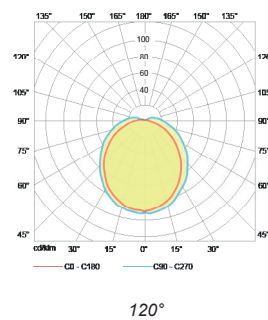

Technical Drawing

Information

CODE	LENGTH (mm)	POWER CONSUMPTION	LUMEN OUTPUT (lm) 3000K / 4000K
IC6077	1000	10 / 14 / 16 / 18W	1350 / 1530

* Rated lumen output 18W per meter.

Light Distribution Curve

Accessories