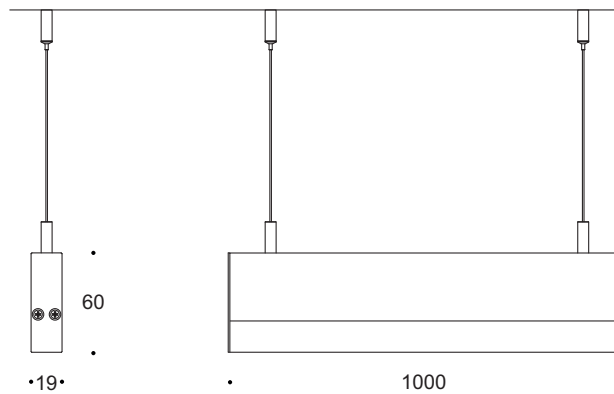

Technical Drawing

Information

CODE	LENGTH (mm)	POWER CONSUMPTION	LUMEN OUTPUT (lm) 3000K / 4000K
IC6077	1000	10 / 14 / 16 / 18W	1350 / 1530

* Rated lumen output 18W per meter.

Light Distribution Curve

Accessories

Transparent Connector
Code: TC1203

End Cap
Code: EC1001