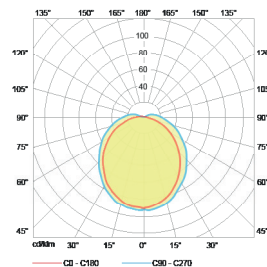

Technical Drawing

Information

CODE	LENGTH (mm)	POWER CONSUMPTION	LUMEN OUTPUT (lm) 3000K / 4000K
IC6075	1000	10 / 14 / 16 / 18W	1350 / 1530

\* Rated lumen output 18W per meter.

Light Distribution Curve

120°