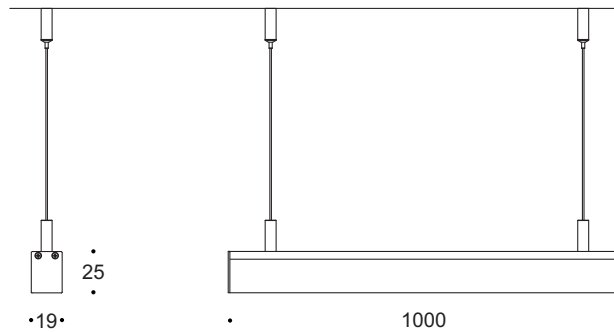

Technical Drawing

Information

CODE	LENGTH (mm)	POWER CONSUMPTION	LUMEN OUTPUT (lm) 3000K / 4000K
IC6075	1000	10 / 14 / 16 / 18W	1350 / 1530

\* Rated lumen output 18W per meter.

Light Distribution Curve

120°

Accessories

**Transparent Connector**  
Code: TC1203

**End Cap**  
Code: EC1001