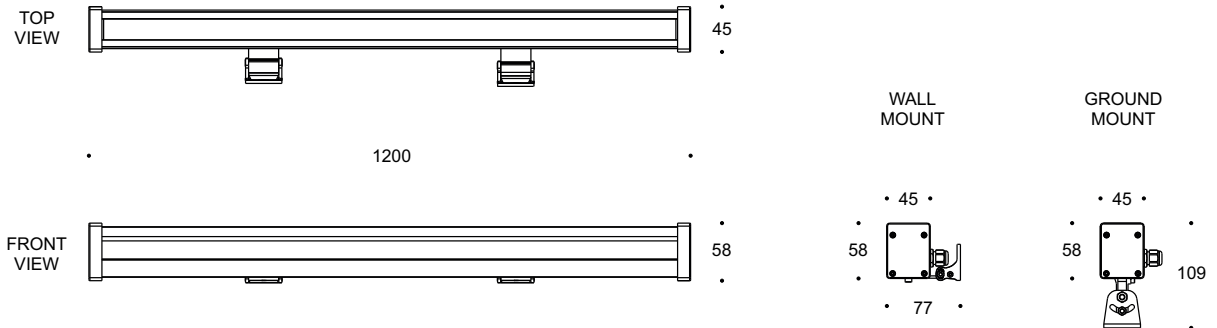

Technical Drawing

Information

CODE	LENGTH (mm)	LED QTY	POWER CONSUMPTION	LUMEN OUTPUT (lm) 2700K / 6500K
AR9344702 TUNABLE	1200	128	47W	6218

Light Distribution Curve

Accessories

**Wall Mounting Bracket**  
Code: WB1001

**Ground Mounting Bracket**  
Code: GB1001

**IP68 Plug Power Connector Set (Two pieces)**  
Code: CON1202

**T-Connector**  
Code: TC4001