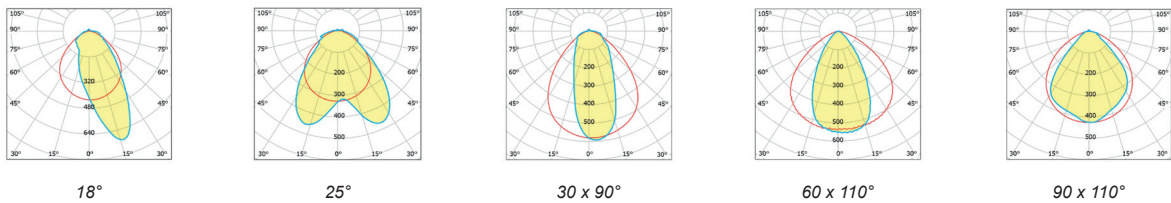

Technical Drawing

Information

CODE	LENGTH (mm)	LED QTY	POWER CONSUMPTION	LUMEN OUTPUT (lm) 2700K / 6500K
AR9344702 TUNABLE	1200	128	47W	6218

Light Distribution Curve

Accessories

**Wall Mounting Bracket**  
Code: WB1001