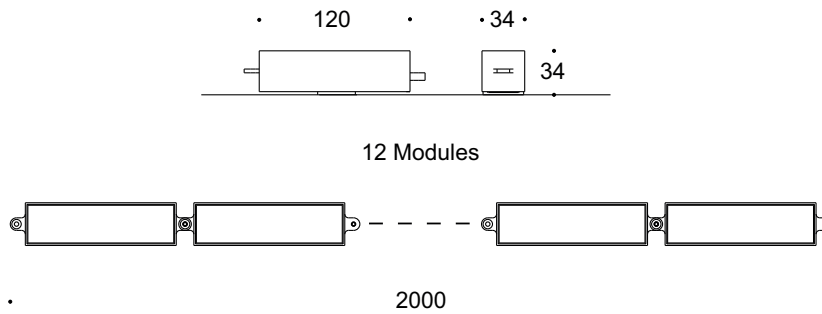

Designed to last in extremely harsh environments.

Monochrome or DALI controllable, easy to install with the remote power supply and connect via combined power and data connectors.

Key Data

LED Type	High efficiency LEDs, available in 2700K, 3000K, 4000K, 5000K, 6500K CCT tolerance within a 3-step MacAdams ellipse and LM80 compliant. Custom LED color combinations available.
Nominal Voltage	6V DC / 12V DC / 72V DC / 144V DC
Color Rendering Index	CRI ≥ 80 standard and CRI ≥ 90 on request.
Optics	Standard: 8° / 12° / 25° / 30° / 45° / 60° / 90° / 18°x38° / 10°x60° / 25°x50° Asymmetrical Linear Wallwash. Custom optics upon request.
Materials	Corrosion resistant encapsulated thermoplastic housing with stainless steel screws (A4 grade) durable and exhibits superior resistance to external factors including UV radiation. Withstands changing temperature, humidity or sunlight and extreme weather conditions. Operates with a remote driver. Product can be angled up to 45 degrees. 6 or 12 Units for 1000mm and 12 or 24 Units for 2000mm.
Optional Coating	Marine grade.
Diffuser	High impact and heat resistant polycarbonate with UV protection.
LED Life Time	L80 B10 70.000h Ta 25°C L80 B10 50.000h Ta 40°C
Operating Temperature	-40°C / +55°C
Power Factor	>0.95
Control Systems	1-10V DIM, DALI Interface.
Protection Class	IP66
Impact Resistance	IK08
Insulation Class	Class III
Conformity	Complies with European Standards EN 60598 and CE certified.

Technical Drawing

Information

CODE	LENGTH (mm)	V DC	POWER CONSUMPTION 350mA	POWER CONSUMPTION 500mA	POWER CONSUMPTION 700mA	LUMEN OUTPUT (lm) 3000K / 4000K 350mA	LUMEN OUTPUT (lm) 3000K / 4000K 500mA	LUMEN OUTPUT (lm) 3000K / 4000K 700mA
AR91598 12 Modules	2000	144V DC	48W	72W	96W	6480 / 6816	9720 / 10224	12960 / 13632