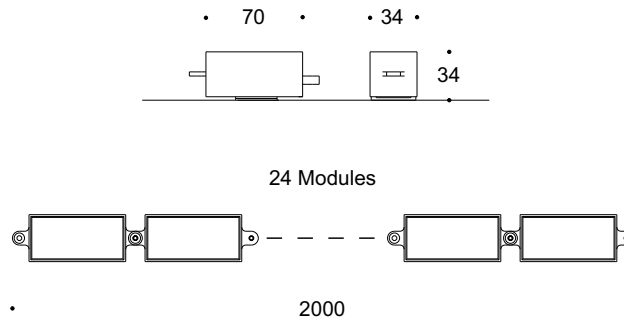

Designed to last in extremely harsh environments.

Monochrome or DALI controllable, easy to install with the remote power supply and connect via combined power and data connectors.

Key Data

LED Type	High efficiency LEDs, available in 2700K, 3000K, 4000K, 5000K, 6500K CCT tolerance within a 3-step MacAdams ellipse and LM80 compliant. Custom LED color combinations available.
Nominal Voltage	6V DC / 12V DC / 72V DC / 144V DC
Color Rendering Index	CRI ≥ 80 standard and CRI ≥ 90 on request.
Optics	Standard: 8° / 12° / 25° / 30° / 45° / 60° / 90° / 18°x38° / 10°x60° / 25°x50° Asymmetrical Linear Wallwash. Custom optics upon request.
Materials	Corrosion resistant encapsulated thermoplastic housing with stainless steel screws (A4 grade) durable and exhibits superior resistance to external factors including UV radiation. Withstands changing temperature, humidity or sunlight and extreme weather conditions. Operates with a remote driver. Product can be angled up to 45 degrees. 6 or 12 Units for 1000mm and 12 or 24 Units for 2000mm.
Optional Coating	Marine grade.
Diffuser	High impact and heat resistant polycarbonate with UV protection.
LED Life Time	L80 B10 70.000h Ta 25°C L80 B10 50.000h Ta 40°C
Operating Temperature	-40°C / +55°C
Power Factor	>0.95
Control Systems	1-10V DIM, DALI Interface.
Protection Class	IP66
Impact Resistance	IK08
Insulation Class	Class III
Conformity	Complies with European Standards EN 60598 and CE certified.

Technical Drawing

Information

CODE	LENGTH (mm)	V DC	POWER CONSUMPTION 350mA	POWER CONSUMPTION 500mA	POWER CONSUMPTION 700mA	LUMEN OUTPUT (lm) 3000K / 4000K 350mA	LUMEN OUTPUT (lm) 3000K / 4000K 500mA	LUMEN OUTPUT (lm) 3000K / 4000K 700mA
AR91597 24 Modules	2000	144V DC	48W	72W	96W	6480 / 6816	9720 / 10224	12960 / 13632