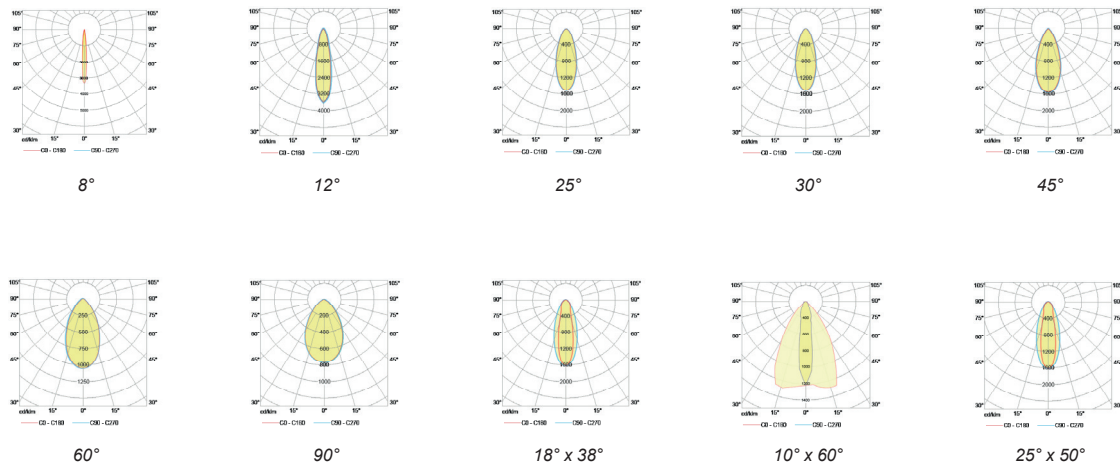

Light Distribution Curve

Accessories

T-Box
Code: TB1001