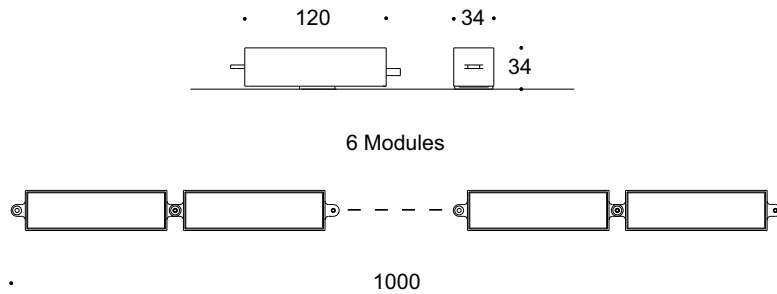

Designed to last in extremely harsh environments.

Monochrome or DALI controllable, easy to install with the remote power supply and connect via combined power and data connectors.

Key Data

LED Type	High efficiency LEDs, available in 2700K, 3000K, 4000K, 5000K, 6500K CCT tolerance within a 3-step MacAdams ellipse and LM80 compliant. Custom LED color combinations available.
Nominal Voltage	6V DC / 12V DC / 72V DC / 144V DC
Color Rendering Index	CRI ≥ 80 standard and CRI ≥ 90 on request.
Optics	Standard: 8° / 12° / 25° / 30° / 45° / 60° / 90° / 18°x38° / 10°x60° / 25°x50° Asymmetrical Linear Wallwash. Custom optics upon request.
Materials	Corrosion resistant encapsulated thermoplastic housing with stainless steel screws (A4 grade) durable and exhibits superior resistance to external factors including UV radiation. Withstands changing temperature, humidity or sunlight and extreme weather conditions. Operates with a remote driver. Product can be angled up to 45 degrees. 6 or 12 Units for 1000mm and 12 or 24 Units for 2000mm.
Optional Coating	Marine grade.
Diffuser	High impact and heat resistant polycarbonate with UV protection.
LED Life Time	L80 B10 70.000h Ta 25°C L80 B10 50.000h Ta 40°C
Operating Temperature	-40°C / +55°C
Power Factor	>0.95
Control Systems	1-10V DIM, DALI Interface.
Protection Class	IP66
Impact Resistance	IK08
Insulation Class	Class III
Conformity	Complies with European Standards EN 60598 and CE certified.

Technical Drawing

Information

CODE	LENGTH (mm)	V DC	POWER CONSUMPTION 350mA	POWER CONSUMPTION 500mA	POWER CONSUMPTION 700mA	LUMEN OUTPUT (lm) 3000K / 4000K 350mA	LUMEN OUTPUT (lm) 3000K / 4000K 500mA	LUMEN OUTPUT (lm) 3000K / 4000K 700mA
AR91596 6 Modules	1000	72V DC	24W	36W	48W	3240 / 3408	4860 / 5112	6480 / 6816