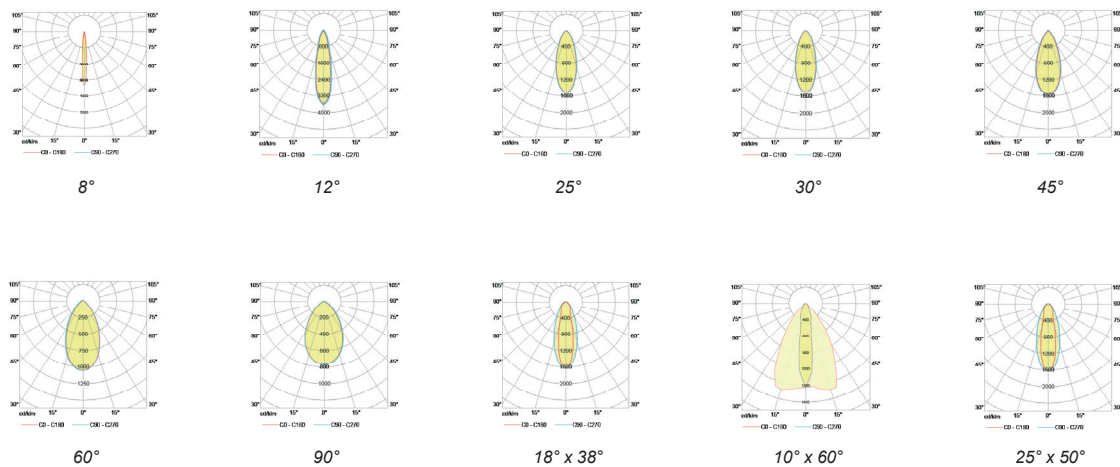

Light Distribution Curve

Accessories

T-Box
Code: TB1001