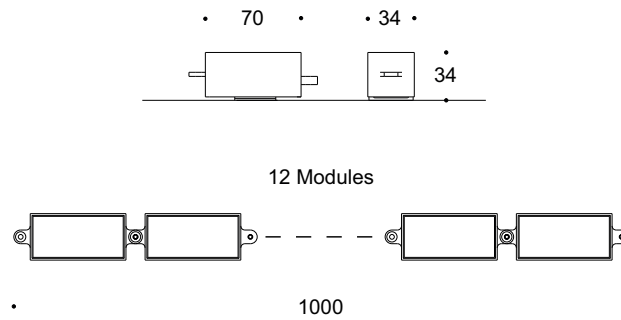

Designed to last in extremely harsh environments.

Monochrome or DALI controllable, easy to install with the remote power supply and connect via combined power and data connectors.

Key Data

LED Type	High efficiency LEDs, available in 2700K, 3000K, 4000K, 5000K, 6500K CCT tolerance within a 3-step MacAdams ellipse and LM80 compliant. Custom LED color combinations available.
Nominal Voltage	6V DC / 12V DC / 72V DC / 144V DC
Color Rendering Index	CRI ≥ 80 standard and CRI ≥ 90 on request.
Optics	Standard: 8° / 12° / 25° / 30° / 45° / 60° / 90° / 18°x38° / 10°x60° / 25°x50° Asymmetrical Linear Wallwash. Custom optics upon request.
Materials	Corrosion resistant encapsulated thermoplastic housing with stainless steel screws (A4 grade) durable and exhibits superior resistance to external factors including UV radiation. Withstands changing temperature, humidity or sunlight and extreme weather conditions. Operates with a remote driver. Product can be angled up to 45 degrees. 6 or 12 Units for 1000mm and 12 or 24 Units for 2000mm.
Optional Coating	Marine grade.
Diffuser	High impact and heat resistant polycarbonate with UV protection.
LED Life Time	L80 B10 70.000h Ta 25°C L80 B10 50.000h Ta 40°C
Operating Temperature	-40°C / +55°C
Power Factor	>0.95
Control Systems	1-10V DIM, DALI Interface.
Protection Class	IP66
Impact Resistance	IK08
Insulation Class	Class III
Conformity	Complies with European Standards EN 60598 and CE certified.

Technical Drawing

Information

CODE	LENGTH (mm)	V DC	POWER CONSUMPTION 350mA	POWER CONSUMPTION 500mA	POWER CONSUMPTION 700mA	LUMEN OUTPUT (lm) 3000K / 4000K 350mA	LUMEN OUTPUT (lm) 3000K / 4000K 500mA	LUMEN OUTPUT (lm) 3000K / 4000K 700mA
AR91595 12 Modules	1000	72V DC	24W	36W	48W	3240 / 3408	4860 / 5112	6480 / 6816