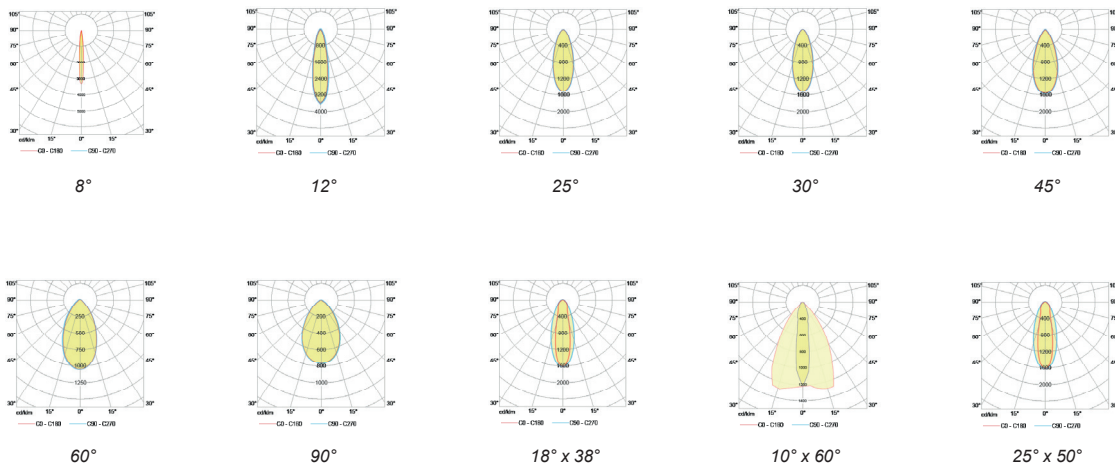

### Technical Drawing

### Information

CODE	LENGTH (mm)	PITCH (mm)	LED QTY	POWER CONSUMPTION 350mA	LUMEN OUTPUT (lm) 3000K / 4000K 350mA
AR9158415	1264	41	30	30W	4050 / 4260

### Light Distribution Curve