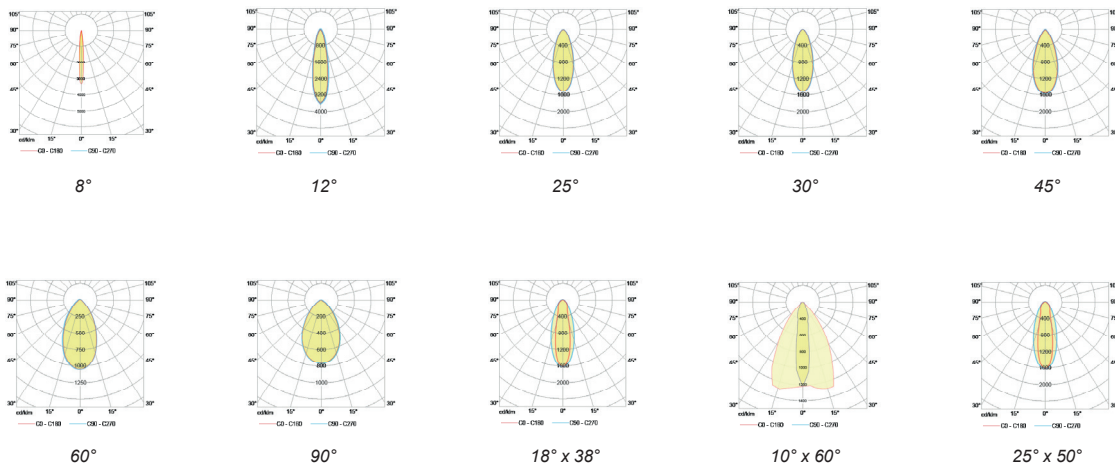

Technical Drawing

Information

| CODE | LENGTH (mm) | PITCH (mm) | LED QTY | POWER CONSUMPTION 350mA | LUMEN OUTPUT (lm) 3000K / 4000K 350mA |
|-----------|-------------|------------|---------|-------------------------|---------------------------------------|
| AR9158255 | 1214 | 25 | 48 | 48W | 6480 / 6816 |

Light Distribution Curve

Accessories

Homeycomb Louvre
Code: HC3001

Adjustable Standard Bracket
Code: AB8001

Adjustable Long Bracket
Code: AB8002

T-Connector
Code: TC4001