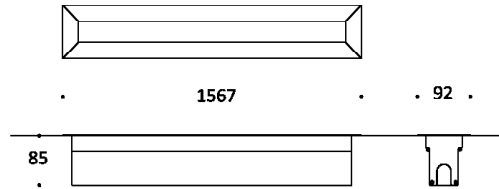

Key Data

LED Type	Intelligent BSIDW® Dynamic Tunable White 2700K - 4000K 5000K -6500K, 3-step MacAdams ellipse and LM80 compliant.
Nominal Voltage	220V-240V AC, 50/60Hz
Color Rendering Index	CRI ≥ 80 standard and CRI ≥ 90 on request.
Colour Temperature	Intelligent BSIDW® Dynamic Tunable White 2700K - 4000K - 5000K - 6500K
Optics	Standard: 8° / 12° / 25° / 30° / 45° / 60° / 90° / 18°x38° / 10°x60° / 25°x50° Asymmetrical Linear Wallwash. Custom optics upon request.
Materials	Corrosion resistant extruded anodized aluminium housing (EN AW-6060) with stainless steel screws (A4 grade) and silicone rubber gaskets. Stainless steel frame with 316 recessed box. Power unit is built in. End-to-end connection via power connectors.
Optional Coating	Marine grade.
Diffuser	High impact and heat resistant polycarbonate with UV protection.
LED Life Time	L80 B10 70.000h Ta 25°C L80 B10 50.000h Ta 40°C
Operating Temperature	-40°C / +55°C
Power Factor	>0.95
Control Systems	DMX / RDM, DALI Interface.
Protection Class	IP67
Impact Resistance	IK10
Load Rating	40 kN
Insulation Class	Class I
Installation	20-30 cm drainage gravel for water evacuation.
Conformity	Complies with European Standards EN 60598 and CE certified.

Technical Drawing

Information

CODE	LENGTH (mm)	PITCH (mm)	LED QTY	POWER CONSUMPTION 350mA	POWER CONSUMPTION 500mA	LUMEN OUTPUT (lm) 4000K 350mA	LUMEN OUTPUT (lm) 4000K 500mA
AR8124712	1567	33	45	45W	68W	6390	9656