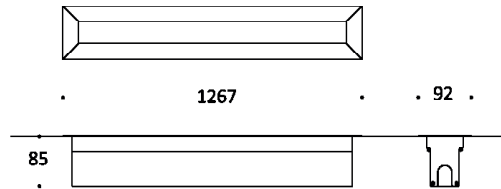

### Information

CODE	LENGTH (mm)	PITCH (mm)	LED QTY	POWER CONSUMPTION 350mA	POWER CONSUMPTION 500mA	LUMEN OUTPUT (lm) 4000K 350mA	LUMEN OUTPUT (lm) 4000K 500mA
AR8124711	1267	33	36	36W	54W	5112	7668