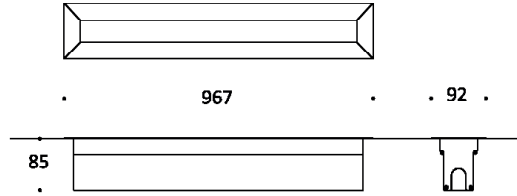

Key Data

LED Type	Intelligent BSIDW® Dynamic Tunable White 2700K - 4000K 5000K -6500K, 3-step MacAdams ellipse and LM80 compliant.
Nominal Voltage	220V-240V AC, 50/60Hz
Color Rendering Index	CRI ≥ 80 standard and CRI ≥ 90 on request.
Colour Temperature	Intelligent BSIDW® Dynamic Tunable White 2700K - 4000K - 5000K - 6500K
Optics	Standard: 8° / 12° / 25° / 30° / 45° / 60° / 90° / 18°x38° / 10°x60° / 25°x50° Asymmetrical Linear Wallwash. Custom optics upon request.
Materials	Corrosion resistant extruded anodized aluminium housing (EN AW-6060) with stainless steel screws (A4 grade) and silicone rubber gaskets. Stainless steel frame with 316 recessed box. Power unit is built in. End-to-end connection via power connectors.
Optional Coating	Marine grade.
Diffuser	High impact and heat resistant polycarbonate with UV protection.
LED Life Time	L80 B10 70.000h Ta 25°C L80 B10 50.000h Ta 40°C
Operating Temperature	-40°C / +55°C
Power Factor	>0.95
Control Systems	DMX / RDM, DALI Interface.
Protection Class	IP67
Impact Resistance	IK10
Load Rating	40 kN
Insulation Class	Class I
Installation	20-30 cm drainage gravel for water evacuation.
Conformity	Complies with European Standards EN 60598 and CE certified.

Technical Drawing

Information

CODE	LENGTH (mm)	PITCH (mm)	LED QTY	POWER CONSUMPTION 350mA	POWER CONSUMPTION 500mA	LUMEN OUTPUT (lm) 4000K 350mA	LUMEN OUTPUT (lm) 4000K 500mA
AR8124703	967	33	27	27W	41W	3834	5822