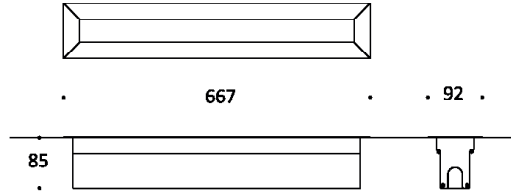

## Key Data

<b>LED Type</b>	Intelligent BSIDW® Dynamic Tunable White 2700K - 4000K 5000K -6500K, 3-step MacAdams ellipse and LM80 compliant.
<b>Nominal Voltage</b>	220V-240V AC, 50/60Hz
<b>Color Rendering Index</b>	CRI ≥ 80 standard and CRI ≥ 90 on request.
<b>Colour Temperature</b>	Intelligent BSIDW® Dynamic Tunable White 2700K - 4000K - 5000K - 6500K
<b>Optics</b>	Standard: 8° / 12° / 25° / 30° / 45° / 60° / 90° / 18°x38° / 10°x60° / 25°x50° Asymmetrical Linear Wallwash. Custom optics upon request.
<b>Materials</b>	Corrosion resistant extruded anodized aluminium housing (EN AW-6060) with stainless steel screws (A4 grade) and silicone rubber gaskets. Stainless steel frame with 316 recessed box. Power unit is built in. End-to-end connection via power connectors.
<b>Optional Coating</b>	Marine grade.
<b>Diffuser</b>	High impact and heat resistant polycarbonate with UV protection.
<b>LED Life Time</b>	L80 B10 70.000h Ta 25°C L80 B10 50.000h Ta 40°C
<b>Operating Temperature</b>	-40°C / +55°C
<b>Power Factor</b>	>0.95
<b>Control Systems</b>	DMX / RDM, DALI Interface.
<b>Protection Class</b>	IP67
<b>Impact Resistance</b>	IK10
<b>Load Rating</b>	40 kN
<b>Insulation Class</b>	Class I
<b>Installation</b>	20-30 cm drainage gravel for water evacuation.
<b>Conformity</b>	Complies with European Standards EN 60598 and CE certified.

**Technical Drawing**

**Information**

CODE	LENGTH (mm)	PITCH (mm)	LED QTY	POWER CONSUMPTION 350mA	POWER CONSUMPTION 500mA	LUMEN OUTPUT (lm) 4000K 350mA	LUMEN OUTPUT (lm) 4000K 500mA
AR8124702	667	33	18	18W	27W	2556	3834