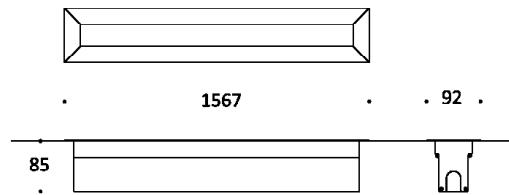

Key Data

LED Type	Intelligent BSIDW® Dynamic Tunable White 2700K - 4000K 5000K -6500K, 3-step MacAdams ellipse and LM80 compliant.
Nominal Voltage	220V-240V AC, 50/60Hz
Color Rendering Index	CRI ≥ 80 standard and CRI ≥ 90 on request.
Colour Temperature	Intelligent BSIDW® Dynamic Tunable White 2700K - 4000K - 5000K - 6500K
Optics	Standard: 8° / 12° / 25° / 30° / 45° / 60° / 90° / 18°x38° / 10°x60° / 25°x50° Asymmetrical Linear Wallwash. Custom optics upon request.
Materials	Corrosion resistant extruded anodized aluminium housing (EN AW-6060) with stainless steel screws (A4 grade) and silicone rubber gaskets. Stainless steel frame with 316 recessed box. Power unit is built in. End-to-end connection via power connectors.
Optional Coating	Marine grade.
Diffuser	High impact and heat resistant polycarbonate with UV protection.
LED Life Time	L80 B10 70.000h Ta 25°C L80 B10 50.000h Ta 40°C
Operating Temperature	-40°C / +55°C
Power Factor	>0.95
Control Systems	DMX / RDM, DALI Interface.
Protection Class	IP67
Impact Resistance	IK10
Load Rating	40 kN
Insulation Class	Class I
Installation	20-30 cm drainage gravel for water evacuation.
Conformity	Complies with European Standards EN 60598 and CE certified.

Technical Drawing

Information

CODE	LENGTH (mm)	PITCH (mm)	LED QTY	POWER CONSUMPTION 350mA	POWER CONSUMPTION 500mA	LUMEN OUTPUT (lm) 4000K 350mA	LUMEN OUTPUT (lm) 4000K 500mA
AR8124701	1567	42	36	36W	54W	5112	7668