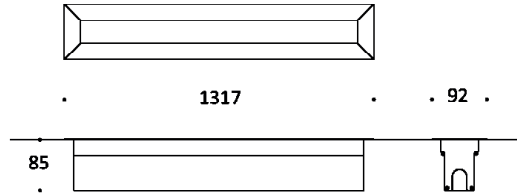

Key Data

LED Type	Intelligent BSIDW® Dynamic Tunable White 2700K - 4000K 5000K -6500K, 3-step MacAdams ellipse and LM80 compliant.
Nominal Voltage	220V-240V AC, 50/60Hz
Color Rendering Index	CRI ≥ 80 standard and CRI ≥ 90 on request.
Colour Temperature	Intelligent BSIDW® Dynamic Tunable White 2700K - 4000K - 5000K - 6500K
Optics	Standard: 8° / 12° / 25° / 30° / 45° / 60° / 90° / 18°x38° / 10°x60° / 25°x50° Asymmetrical Linear Wallwash. Custom optics upon request.
Materials	Corrosion resistant extruded anodized aluminium housing (EN AW-6060) with stainless steel screws (A4 grade) and silicone rubber gaskets. Stainless steel frame with 316 recessed box. Power unit is built in. End-to-end connection via power connectors.
Optional Coating	Marine grade.
Diffuser	High impact and heat resistant polycarbonate with UV protection.
LED Life Time	L80 B10 70.000h Ta 25°C L80 B10 50.000h Ta 40°C
Operating Temperature	-40°C / +55°C
Power Factor	>0.95
Control Systems	DMX / RDM, DALI Interface.
Protection Class	IP67
Impact Resistance	IK10
Load Rating	40 kN
Insulation Class	Class I
Installation	20-30 cm drainage gravel for water evacuation.
Conformity	Complies with European Standards EN 60598 and CE certified.

Technical Drawing

Information

CODE	LENGTH (mm)	PITCH (mm)	LED QTY	POWER CONSUMPTION 350mA	POWER CONSUMPTION 500mA	LUMEN OUTPUT (lm) 4000K 350mA	LUMEN OUTPUT (lm) 4000K 500mA
AR8124634	1317	42	30	30W	45W	4260	6390