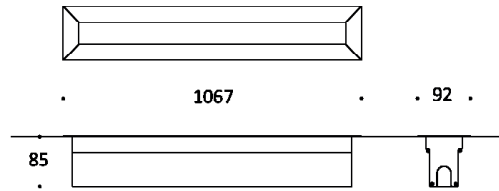

## Key Data

<b>LED Type</b>	Intelligent BSIDW® Dynamic Tunable White 2700K - 4000K 5000K -6500K, 3-step MacAdams ellipse and LM80 compliant.
<b>Nominal Voltage</b>	220V-240V AC, 50/60Hz
<b>Color Rendering Index</b>	CRI ≥ 80 standard and CRI ≥ 90 on request.
<b>Colour Temperature</b>	Intelligent BSIDW® Dynamic Tunable White 2700K - 4000K - 5000K - 6500K
<b>Optics</b>	Standard: 8° / 12° / 25° / 30° / 45° / 60° / 90° / 18°x38° / 10°x60° / 25°x50° Asymmetrical Linear Wallwash. Custom optics upon request.
<b>Materials</b>	Corrosion resistant extruded anodized aluminium housing (EN AW-6060) with stainless steel screws (A4 grade) and silicone rubber gaskets. Stainless steel frame with 316 recessed box. Power unit is built in. End-to-end connection via power connectors.
<b>Optional Coating</b>	Marine grade.
<b>Diffuser</b>	High impact and heat resistant polycarbonate with UV protection.
<b>LED Life Time</b>	L80 B10 70.000h Ta 25°C L80 B10 50.000h Ta 40°C
<b>Operating Temperature</b>	-40°C / +55°C
<b>Power Factor</b>	>0.95
<b>Control Systems</b>	DMX / RDM, DALI Interface.
<b>Protection Class</b>	IP67
<b>Impact Resistance</b>	IK10
<b>Load Rating</b>	40 kN
<b>Insulation Class</b>	Class I
<b>Installation</b>	20-30 cm drainage gravel for water evacuation.
<b>Conformity</b>	Complies with European Standards EN 60598 and CE certified.

**Technical Drawing**

**Information**

CODE	LENGTH (mm)	PITCH (mm)	LED QTY	POWER CONSUMPTION 350mA	POWER CONSUMPTION 500mA	LUMEN OUTPUT (lm) 4000K 350mA	LUMEN OUTPUT (lm) 4000K 500mA
AR8124633	1067	42	24	24W	36W	3408	5112