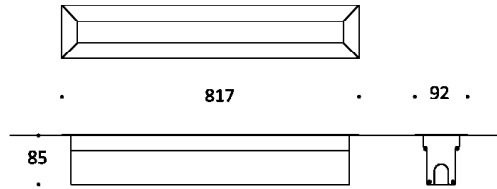

Key Data

LED Type	Intelligent BSIDW® Dynamic Tunable White 2700K - 4000K 5000K -6500K, 3-step MacAdams ellipse and LM80 compliant.
Nominal Voltage	220V-240V AC, 50/60Hz
Color Rendering Index	CRI ≥ 80 standard and CRI ≥ 90 on request.
Colour Temperature	Intelligent BSIDW® Dynamic Tunable White 2700K - 4000K - 5000K - 6500K
Optics	Standard: 8° / 12° / 25° / 30° / 45° / 60° / 90° / 18°x38° / 10°x60° / 25°x50° Asymmetrical Linear Wallwash. Custom optics upon request.
Materials	Corrosion resistant extruded anodized aluminium housing (EN AW-6060) with stainless steel screws (A4 grade) and silicone rubber gaskets. Stainless steel frame with 316 recessed box. Power unit is built in. End-to-end connection via power connectors.
Optional Coating	Marine grade.
Diffuser	High impact and heat resistant polycarbonate with UV protection.
LED Life Time	L80 B10 70.000h Ta 25°C L80 B10 50.000h Ta 40°C
Operating Temperature	-40°C / +55°C
Power Factor	>0.95
Control Systems	DMX / RDM, DALI Interface.
Protection Class	IP67
Impact Resistance	IK10
Load Rating	40 kN
Insulation Class	Class I
Installation	20-30 cm drainage gravel for water evacuation.
Conformity	Complies with European Standards EN 60598 and CE certified.

Technical Drawing

Information

CODE	LENGTH (mm)	PITCH (mm)	LED QTY	POWER CONSUMPTION 350mA	POWER CONSUMPTION 500mA	LUMEN OUTPUT (lm) 4000K 350mA	LUMEN OUTPUT (lm) 4000K 500mA
AR8124632	817	42	18	18W	27W	2556	3834