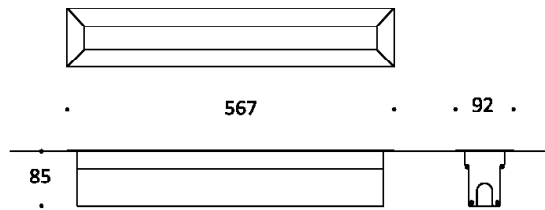

Key Data

LED Type	Intelligent BSIDW® Dynamic Tunable White 2700K - 4000K 5000K -6500K, 3-step MacAdams ellipse and LM80 compliant.
Nominal Voltage	220V-240V AC, 50/60Hz
Color Rendering Index	CRI ≥ 80 standard and CRI ≥ 90 on request.
Colour Temperature	Intelligent BSIDW® Dynamic Tunable White 2700K - 4000K - 5000K - 6500K
Optics	Standard: 8° / 12° / 25° / 30° / 45° / 60° / 90° / 18°x38° / 10°x60° / 25°x50° Asymmetrical Linear Wallwash. Custom optics upon request.
Materials	Corrosion resistant extruded anodized aluminium housing (EN AW-6060) with stainless steel screws (A4 grade) and silicone rubber gaskets. Stainless steel frame with 316 recessed box. Power unit is built in. End-to-end connection via power connectors.
Optional Coating	Marine grade.
Diffuser	High impact and heat resistant polycarbonate with UV protection.
LED Life Time	L80 B10 70.000h Ta 25°C L80 B10 50.000h Ta 40°C
Operating Temperature	-40°C / +55°C
Power Factor	>0.95
Control Systems	DMX / RDM, DALI Interface.
Protection Class	IP67
Impact Resistance	IK10
Load Rating	40 kN
Insulation Class	Class I
Installation	20-30 cm drainage gravel for water evacuation.
Conformity	Complies with European Standards EN 60598 and CE certified.

Technical Drawing

Information

CODE	LENGTH (mm)	PITCH (mm)	LED QTY	POWER CONSUMPTION 350mA	POWER CONSUMPTION 500mA	LUMEN OUTPUT (lm) 4000K 350mA	LUMEN OUTPUT (lm) 4000K 500mA
AR8124631	567	42	12	12W	18W	1704	2556