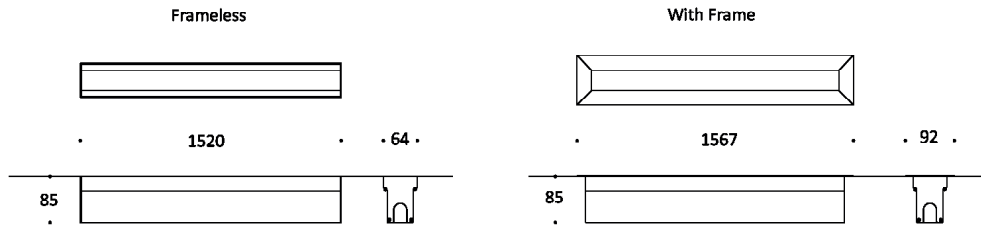

Key Data

LED Type	Intelligent BSIDW® Dynamic Tunable White 2700K - 4000K 5000K -6500K, 3-step MacAdams ellipse and LM80 compliant.
Nominal Voltage	220V-240V AC, 50/60Hz
Color Rendering Index	CRI ≥ 80 standard and CRI ≥ 90 on request.
Colour Temperature	Intelligent BSIDW® Dynamic Tunable White 2700K - 4000K - 5000K - 6500K
Optics	Standard: 8° / 12° / 25° / 30° / 45° / 60° / 90° / 18°x38° / 10°x60° / 25°x50° Asymmetrical Linear Wallwash. Custom optics upon request.
Materials	Corrosion resistant extruded anodized aluminium housing (EN AW-6060) with stainless steel screws (A4 grade) and silicone rubber gaskets. Power unit is built in. End-to-end connection via power connectors. Includes recessing box.
Optional Coating	Marine grade.
Options	Aluminium frame with aluminium recessed box.
Diffuser	High impact and heat resistant polycarbonate with UV protection.
LED Life Time	L80 B10 70.000h Ta 25°C L80 B10 50.000h Ta 40°C
Operating Temperature	-40°C / +55°C
Power Factor	>0.95
Control Systems	DMX / RDM, DALI Interface.
Protection Class	IP67
Impact Resistance	IK10
Load Rating	40 kN
Insulation Class	Class I
Installation	20-30 cm drainage gravel for water evacuation.
Conformity	Complies with European Standards EN 60598 and CE certified.

Technical Drawing

Information

CODE	LENGTH Frameless (mm)	LENGTH With Frame (mm)	PITCH (mm)	LED QTY	POWER CONSUMPTION 350mA	POWER CONSUMPTION 500mA	LUMEN OUTPUT (lm) 4000K 350mA	LUMEN OUTPUT (lm) 4000K 500mA
AR8124412	1520	1567	33	45	45W	68W	6390	9656