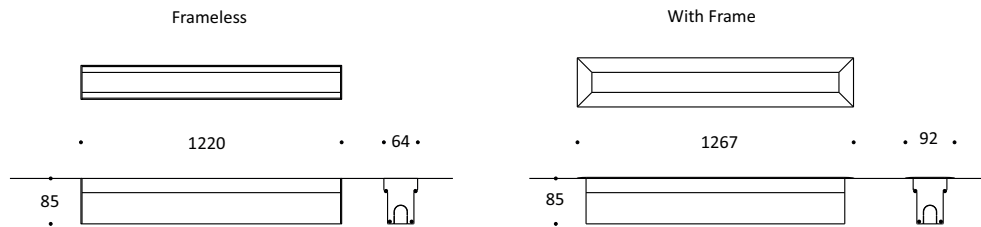

Drive-over 4000 Kg at max 40 Km/h.

The luminaire is available with frame and frameless versions.

Designed to last in extremely harsh environments.

Intelligent BSIDW® Dynamic Tunable White grazing, DMX or DALI controllable, easy to install with the integrated universal power supply and connect via combined power and data connectors.

## Key Data

<b>LED Type</b>	Intelligent BSIDW® Dynamic Tunable White 2700K - 4000K 5000K -6500K, 3-step MacAdams ellipse and LM80 compliant.
<b>Nominal Voltage</b>	220V-240V AC, 50/60Hz
<b>Color Rendering Index</b>	CRI ≥ 80 standard and CRI ≥ 90 on request.
<b>Colour Temperature</b>	Intelligent BSIDW® Dynamic Tunable White 2700K - 4000K - 5000K - 6500K
<b>Optics</b>	Standard: 8° / 12° / 25° / 30° / 45° / 60° / 90° / 18°x38° / 10°x60° / 25°x50° Asymmetrical Linear Wallwash. Custom optics upon request.
<b>Materials</b>	Corrosion resistant extruded anodized aluminium housing (EN AW-6060) with stainless steel screws (A4 grade) and silicone rubber gaskets. Stainless steel frame with 316 recessed box. Power unit is built in. End-to-end connection via power connectors.
<b>Optional Coating</b>	Marine grade.
<b>Diffuser</b>	High impact and heat resistant polycarbonate with UV protection.
<b>LED Life Time</b>	L80 B10 70.000h Ta 25°C L80 B10 50.000h Ta 40°C
<b>Operating Temperature</b>	-40°C / +55°C
<b>Power Factor</b>	>0.95
<b>Control Systems</b>	DMX / RDM, DALI Interface.
<b>Protection Class</b>	IP67
<b>Impact Resistance</b>	IK10
<b>Load Rating</b>	40 kN
<b>Insulation Class</b>	Class I
<b>Installation</b>	20-30 cm drainage gravel for water evacuation.
<b>Conformity</b>	Complies with European Standards EN 60598 and CE certified.

### Information

CODE	LENGTH Frameless (mm)	LENGTH With Frame (mm)	PITCH (mm)	LED QTY	POWER CONSUMPTION 350mA	POWER CONSUMPTION 500mA	LUMEN OUTPUT (lm) 4000K 350mA	LUMEN OUTPUT (lm) 4000K 500mA
AR8124411	1220	1267	33	36	36W	54W	5112	7668