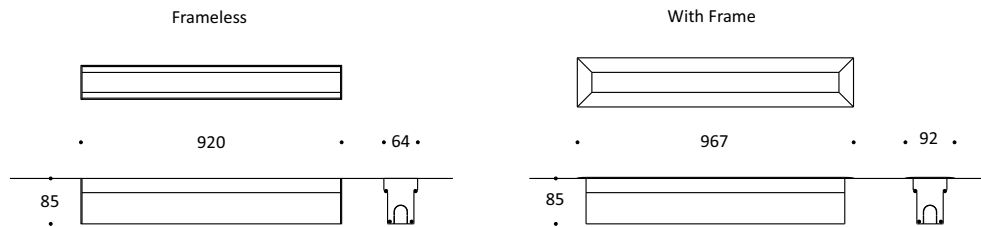

Key Data

LED Type	Intelligent BSIDW® Dynamic Tunable White 2700K - 4000K 5000K -6500K, 3-step MacAdams ellipse and LM80 compliant.
Nominal Voltage	220V-240V AC, 50/60Hz
Color Rendering Index	CRI ≥ 80 standard and CRI ≥ 90 on request.
Colour Temperature	Intelligent BSIDW® Dynamic Tunable White 2700K - 4000K - 5000K - 6500K
Optics	Standard: 8° / 12° / 25° / 30° / 45° / 60° / 90° / 18°x38° / 10°x60° / 25°x50° Asymmetrical Linear Wallwash. Custom optics upon request.
Materials	Corrosion resistant extruded anodized aluminium housing (EN AW-6060) with stainless steel screws (A4 grade) and silicone rubber gaskets. Stainless steel frame with 316 recessed box. Power unit is built in. End-to-end connection via power connectors.
Optional Coating	Marine grade.
Diffuser	High impact and heat resistant polycarbonate with UV protection.
LED Life Time	L80 B10 70.000h Ta 25°C L80 B10 50.000h Ta 40°C
Operating Temperature	-40°C / +55°C
Power Factor	>0.95
Control Systems	DMX / RDM, DALI Interface.
Protection Class	IP67
Impact Resistance	IK10
Load Rating	40 kN
Insulation Class	Class I
Installation	20-30 cm drainage gravel for water evacuation.
Conformity	Complies with European Standards EN 60598 and CE certified.

Technical Drawing

Information

CODE	LENGTH Frameless (mm)	LENGTH With Frame (mm)	PITCH (mm)	LED QTY	POWER CONSUMPTION 350mA	POWER CONSUMPTION 500mA	LUMEN OUTPUT (lm) 4000K 350mA	LUMEN OUTPUT (lm) 4000K 500mA
AR8124403	920	967	33	27	27W	41W	3834	5822