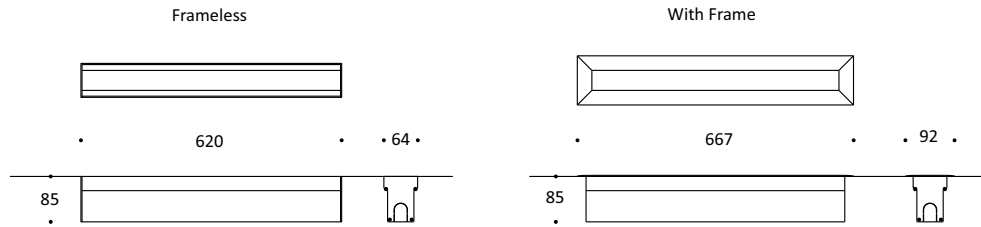

Key Data

LED Type	Intelligent BSIDW® Dynamic Tunable White 2700K - 4000K 5000K -6500K, 3-step MacAdams ellipse and LM80 compliant.
Nominal Voltage	220V-240V AC, 50/60Hz
Color Rendering Index	CRI ≥ 80 standard and CRI ≥ 90 on request.
Colour Temperature	Intelligent BSIDW® Dynamic Tunable White 2700K - 4000K - 5000K - 6500K
Optics	Standard: 8° / 12° / 25° / 30° / 45° / 60° / 90° / 18°x38° / 10°x60° / 25°x50° Asymmetrical Linear Wallwash. Custom optics upon request.
Materials	Corrosion resistant extruded anodized aluminium housing (EN AW-6060) with stainless steel screws (A4 grade) and silicone rubber gaskets. Stainless steel frame with 316 recessed box. Power unit is built in. End-to-end connection via power connectors.
Optional Coating	Marine grade.
Diffuser	High impact and heat resistant polycarbonate with UV protection.
LED Life Time	L80 B10 70.000h Ta 25°C L80 B10 50.000h Ta 40°C
Operating Temperature	-40°C / +55°C
Power Factor	>0.95
Control Systems	DMX / RDM, DALI Interface.
Protection Class	IP67
Impact Resistance	IK10
Load Rating	40 kN
Insulation Class	Class I
Installation	20-30 cm drainage gravel for water evacuation.
Conformity	Complies with European Standards EN 60598 and CE certified.

Technical Drawing

Information

CODE	LENGTH Frameless (mm)	LENGTH With Frame (mm)	PITCH (mm)	LED QTY	POWER CONSUMPTION 350mA	POWER CONSUMPTION 500mA	LUMEN OUTPUT (lm) 4000K 350mA	LUMEN OUTPUT (lm) 4000K 500mA
AR8124402	620	667	33	18	18W	27W	2556	3834