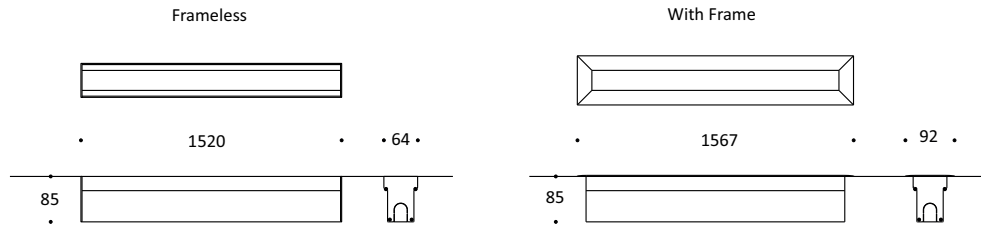

Drive-over 4000 Kg at max 40 Km/h.

The luminaire is available with frame and frameless versions.

Designed to last in extremely harsh environments.

Intelligent BSIDW® Dynamic Tunable White grazing, DMX or DALI controllable, easy to install with the integrated universal power supply and connect via combined power and data connectors.

Key Data

LED Type	Intelligent BSIDW® Dynamic Tunable White 2700K - 4000K 5000K -6500K, 3-step MacAdams ellipse and LM80 compliant.
Nominal Voltage	220V-240V AC, 50/60Hz
Color Rendering Index	CRI ≥ 80 standard and CRI ≥ 90 on request.
Colour Temperature	Intelligent BSIDW® Dynamic Tunable White 2700K - 4000K - 5000K - 6500K
Optics	Standard: 8° / 12° / 25° / 30° / 45° / 60° / 90° / 18°x38° / 10°x60° / 25°x50° Asymmetrical Linear Wallwash. Custom optics upon request.
Materials	Corrosion resistant extruded anodized aluminium housing (EN AW-6060) with stainless steel screws (A4 grade) and silicone rubber gaskets. Stainless steel frame with 316 recessed box. Power unit is built in. End-to-end connection via power connectors.
Optional Coating	Marine grade.
Diffuser	High impact and heat resistant polycarbonate with UV protection.
LED Life Time	L80 B10 70.000h Ta 25°C L80 B10 50.000h Ta 40°C
Operating Temperature	-40°C / +55°C
Power Factor	>0.95
Control Systems	DMX / RDM, DALI Interface.
Protection Class	IP67
Impact Resistance	IK10
Load Rating	40 kN
Insulation Class	Class I
Installation	20-30 cm drainage gravel for water evacuation.
Conformity	Complies with European Standards EN 60598 and CE certified.

Technical Drawing

Information

CODE	LENGTH Frameless (mm)	LENGTH With Frame (mm)	PITCH (mm)	LED QTY	POWER CONSUMPTION 350mA	POWER CONSUMPTION 500mA	LUMEN OUTPUT (lm) 4000K 350mA	LUMEN OUTPUT (lm) 4000K 500mA
AR8124401	1520	1567	42	36	36W	54W	5112	7668