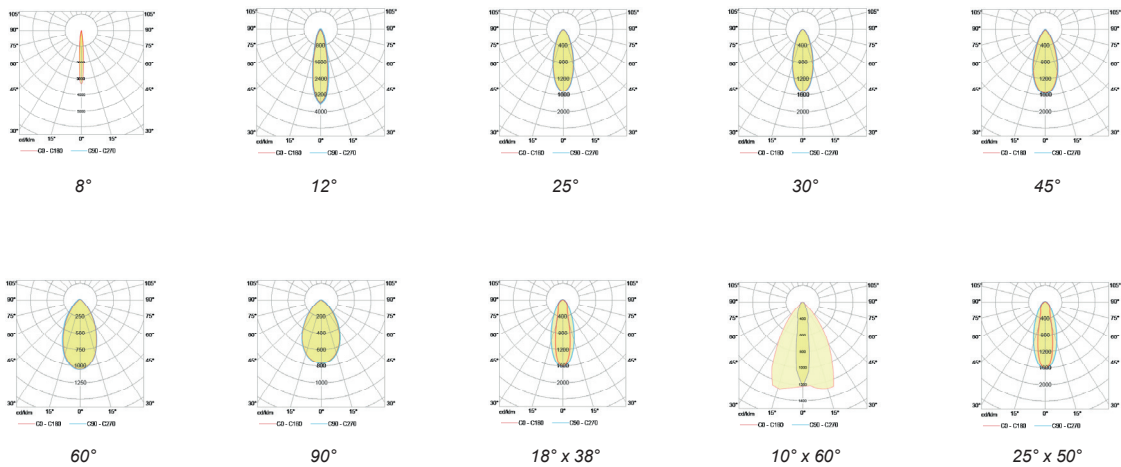

Light Distribution Curve

Accessories