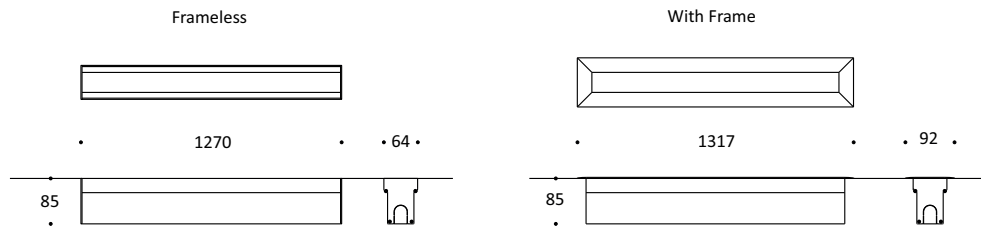

Key Data

| | |
|------------------------------|---|
| LED Type | Intelligent BSIDW® Dynamic Tunable White 2700K - 4000K 5000K -6500K, 3-step MacAdams ellipse and LM80 compliant. |
| Nominal Voltage | 220V-240V AC, 50/60Hz |
| Color Rendering Index | CRI ≥ 80 standard and CRI ≥ 90 on request. |
| Colour Temperature | Intelligent BSIDW® Dynamic Tunable White 2700K - 4000K - 5000K - 6500K |
| Optics | Standard: 8° / 12° / 25° / 30° / 45° / 60° / 90° / 18°x38° / 10°x60° / 25°x50° Asymmetrical Linear Wallwash. Custom optics upon request. |
| Materials | Corrosion resistant extruded anodized aluminium housing (EN AW-6060) with stainless steel screws (A4 grade) and silicone rubber gaskets. Stainless steel frame with 316 recessed box. Power unit is built in. End-to-end connection via power connectors. |
| Optional Coating | Marine grade. |
| Diffuser | High impact and heat resistant polycarbonate with UV protection. |
| LED Life Time | L80 B10 70.000h Ta 25°C L80 B10 50.000h Ta 40°C |
| Operating Temperature | -40°C / +55°C |
| Power Factor | >0.95 |
| Control Systems | DMX / RDM, DALI Interface. |
| Protection Class | IP67 |
| Impact Resistance | IK10 |
| Load Rating | 40 kN |
| Insulation Class | Class I |
| Installation | 20-30 cm drainage gravel for water evacuation. |
| Conformity | Complies with European Standards EN 60598 and CE certified. |

Technical Drawing

Information

| CODE | LENGTH Frameless (mm) | LENGTH With Frame (mm) | PITCH (mm) | LED QTY | POWER CONSUMPTION 350mA | POWER CONSUMPTION 500mA | LUMEN OUTPUT (lm) 4000K 350mA | LUMEN OUTPUT (lm) 4000K 500mA |
|-----------|-----------------------|------------------------|------------|---------|-------------------------|-------------------------|-------------------------------|-------------------------------|
| AR8124334 | 1270 | 1317 | 42 | 30 | 30W | 45W | 4260 | 6390 |