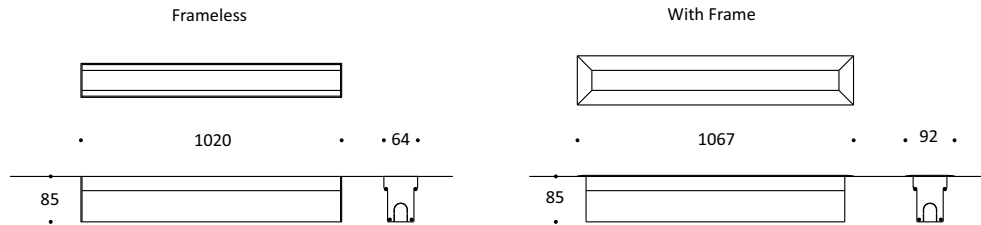

## Key Data

<b>LED Type</b>	Intelligent BSIDW® Dynamic Tunable White 2700K - 4000K 5000K -6500K, 3-step MacAdams ellipse and LM80 compliant.
<b>Nominal Voltage</b>	220V-240V AC, 50/60Hz
<b>Color Rendering Index</b>	CRI ≥ 80 standard and CRI ≥ 90 on request.
<b>Colour Temperature</b>	Intelligent BSIDW® Dynamic Tunable White 2700K - 4000K - 5000K - 6500K
<b>Optics</b>	Standard: 8° / 12° / 25° / 30° / 45° / 60° / 90° / 18°x38° / 10°x60° / 25°x50° Asymmetrical Linear Wallwash. Custom optics upon request.
<b>Materials</b>	Corrosion resistant extruded anodized aluminium housing (EN AW-6060) with stainless steel screws (A4 grade) and silicone rubber gaskets. Stainless steel frame with 316 recessed box. Power unit is built in. End-to-end connection via power connectors.
<b>Optional Coating</b>	Marine grade.
<b>Diffuser</b>	High impact and heat resistant polycarbonate with UV protection.
<b>LED Life Time</b>	L80 B10 70.000h Ta 25°C L80 B10 50.000h Ta 40°C
<b>Operating Temperature</b>	-40°C / +55°C
<b>Power Factor</b>	>0.95
<b>Control Systems</b>	DMX / RDM, DALI Interface.
<b>Protection Class</b>	IP67
<b>Impact Resistance</b>	IK10
<b>Load Rating</b>	40 kN
<b>Insulation Class</b>	Class I
<b>Installation</b>	20-30 cm drainage gravel for water evacuation.
<b>Conformity</b>	Complies with European Standards EN 60598 and CE certified.

### Information

CODE	LENGTH Frameless (mm)	LENGTH With Frame (mm)	PITCH (mm)	LED QTY	POWER CONSUMPTION 350mA	POWER CONSUMPTION 500mA	LUMEN OUTPUT (lm) 4000K 350mA	LUMEN OUTPUT (lm) 4000K 500mA
AR8124333	1020	1067	42	24	24W	36W	3408	5112