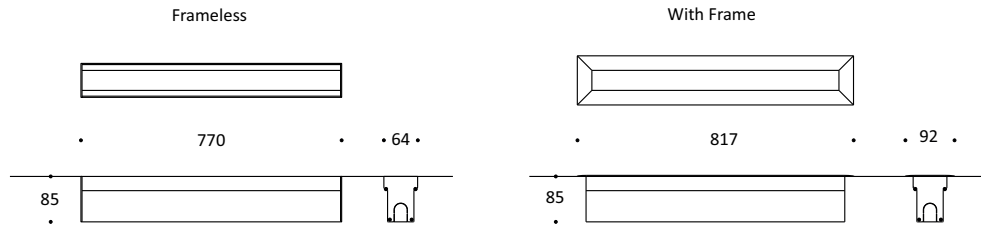

Key Data

LED Type	Intelligent BSIDW® Dynamic Tunable White 2700K - 4000K 5000K -6500K, 3-step MacAdams ellipse and LM80 compliant.
Nominal Voltage	220V-240V AC, 50/60Hz
Color Rendering Index	CRI ≥ 80 standard and CRI ≥ 90 on request.
Colour Temperature	Intelligent BSIDW® Dynamic Tunable White 2700K - 4000K - 5000K - 6500K
Optics	Standard: 8° / 12° / 25° / 30° / 45° / 60° / 90° / 18°x38° / 10°x60° / 25°x50° Asymmetrical Linear Wallwash. Custom optics upon request.
Materials	Corrosion resistant extruded anodized aluminium housing (EN AW-6060) with stainless steel screws (A4 grade) and silicone rubber gaskets. Power unit is built in. End-to-end connection via power connectors. Includes recessing box.
Optional Coating	Marine grade.
Options	Aluminium frame with aluminium recessed box.
Diffuser	High impact and heat resistant polycarbonate with UV protection.
LED Life Time	L80 B10 70.000h Ta 25°C L80 B10 50.000h Ta 40°C
Operating Temperature	-40°C / +55°C
Power Factor	>0.95
Control Systems	DMX / RDM, DALI Interface.
Protection Class	IP67
Impact Resistance	IK10
Load Rating	40 kN
Insulation Class	Class I
Installation	20-30 cm drainage gravel for water evacuation.
Conformity	Complies with European Standards EN 60598 and CE certified.

Technical Drawing

Information

CODE	LENGTH Frameless (mm)	LENGTH With Frame (mm)	PITCH (mm)	LED QTY	POWER CONSUMPTION 350mA	POWER CONSUMPTION 500mA	LUMEN OUTPUT (lm) 4000K 350mA	LUMEN OUTPUT (lm) 4000K 500mA
AR8124332	770	817	42	18	18W	27W	2556	3834