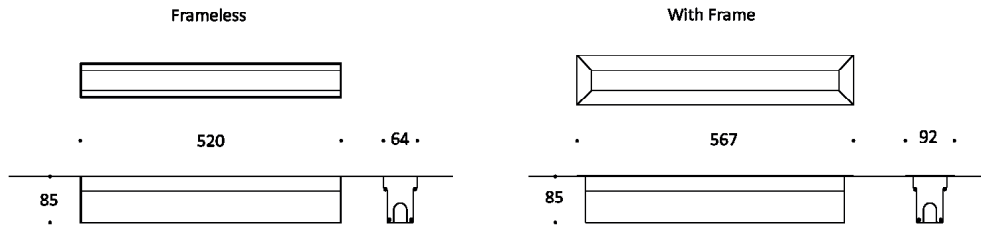

Key Data

LED Type	Intelligent BSIDW® Dynamic Tunable White 2700K - 4000K 5000K -6500K, 3-step MacAdams ellipse and LM80 compliant.
Nominal Voltage	220V-240V AC, 50/60Hz
Color Rendering Index	CRI ≥ 80 standard and CRI ≥ 90 on request.
Colour Temperature	Intelligent BSIDW® Dynamic Tunable White 2700K - 4000K - 5000K - 6500K
Optics	Standard: 8° / 12° / 25° / 30° / 45° / 60° / 90° / 18°x38° / 10°x60° / 25°x50° Asymmetrical Linear Wallwash. Custom optics upon request.
Materials	Corrosion resistant extruded anodized aluminium housing (EN AW-6060) with stainless steel screws (A4 grade) and silicone rubber gaskets. Power unit is built in. End-to-end connection via power connectors. Includes recessing box.
Optional Coating	Marine grade.
Options	Aluminium frame with aluminium recessed box.
Diffuser	High impact and heat resistant polycarbonate with UV protection.
LED Life Time	L80 B10 70.000h Ta 25°C L80 B10 50.000h Ta 40°C
Operating Temperature	-40°C / +55°C
Power Factor	>0.95
Control Systems	DMX / RDM, DALI Interface.
Protection Class	IP67
Impact Resistance	IK10
Load Rating	40 kN
Insulation Class	Class I
Installation	20-30 cm drainage gravel for water evacuation.
Conformity	Complies with European Standards EN 60598 and CE certified.

Technical Drawing

Information

CODE	LENGTH Frameless (mm)	LENGTH With Frame (mm)	PITCH (mm)	LED QTY	POWER CONSUMPTION 350mA	POWER CONSUMPTION 500mA	LUMEN OUTPUT (lm) 4000K 350mA	LUMEN OUTPUT (lm) 4000K 500mA
AR8124331	520	567	42	12	12W	18W	1704	2556