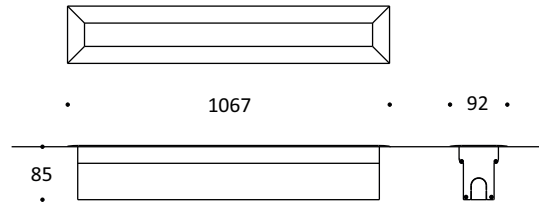

## Key Data

<b>LED Type</b>	High efficiency LEDs, available in 2700K, 3000K, 4000K, 5000K, 6500K CCT tolerance within a 3-step MacAdams ellipse and LM80 compliant. Custom LED color combinations available.
<b>Nominal Voltage</b>	220V-240V AC, 50/60Hz
<b>Color Rendering Index</b>	CRI ≥ 80 standard and CRI ≥ 90 on request.
<b>Optics</b>	Standard: 8° / 12° / 25° / 30° / 45° / 60° / 90° / 18°x38° / 10°x60° / 25°x50° Asymmetrical Linear Wallwash. Custom optics upon request.
<b>Materials</b>	Corrosion resistant extruded anodized aluminium housing (EN AW-6060) with stainless steel screws (A4 grade) and silicone rubber gaskets. Steel frame with 316 recessed box. Power unit is built in. End-to-end connection via power connectors.
<b>Optional Coating</b>	Marine grade.
<b>Diffuser</b>	High impact and heat resistant polycarbonate with UV protection.
<b>LED Life Time</b>	L80 B10 70.000h Ta 25°C L80 B10 50.000h Ta 40°C
<b>Operating Temperature</b>	-40°C / +55°C
<b>Power Factor</b>	>0.95
<b>Control Systems</b>	1-10V DIM, DALI Interface.
<b>Protection Class</b>	IP67
<b>Impact Resistance</b>	IK10
<b>Load Rating</b>	40 kN
<b>Insulation Class</b>	Class I
<b>Installation</b>	20-30 cm drainage gravel for water evacuation.
<b>Conformity</b>	Complies with European Standards EN 60598 and CE certified.

### Information

CODE	LENGTH (mm)	PITCH (mm)	LED QTY	POWER CONSUMPTION 350mA	POWER CONSUMPTION 500mA	LUMEN OUTPUT (lm) 3000K / 4000K 350mA	LUMEN OUTPUT (lm) 3000K / 4000K 500mA
AR8122517	1067	55	18	18W	27W	2430 / 2556	3645 / 3834