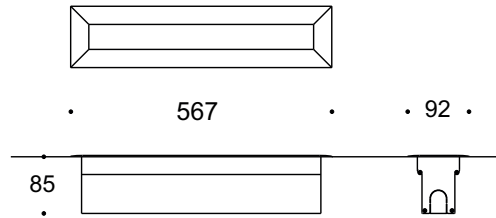

Key Data

LED Type	High efficiency LEDs, available in 2700K, 3000K, 4000K, 5000K, 6500K CCT tolerance within a 3-step MacAdams ellipse and LM80 compliant. Custom LED color combinations available.
Nominal Voltage	220V-240V AC, 50/60Hz
Color Rendering Index	CRI ≥ 80 standard and CRI ≥ 90 on request.
Optics	Standard: 8° / 12° / 25° / 30° / 45° / 60° / 90° / 18°x38° / 10°x60° / 25°x50° Asymmetrical Linear Wallwash. Custom optics upon request.
Materials	Corrosion resistant extruded anodized aluminium housing (EN AW-6060) with stainless steel screws (A4 grade) and silicone rubber gaskets. Steel frame with 316 recessed box. Power unit is built in. End-to-end connection via power connectors.
Optional Coating	Marine grade.
Diffuser	High impact and heat resistant polycarbonate with UV protection.
LED Life Time	L80 B10 70.000h Ta 25°C L80 B10 50.000h Ta 40°C
Operating Temperature	-40°C / +55°C
Power Factor	>0.95
Control Systems	1-10V DIM, DALI Interface.
Protection Class	IP67
Impact Resistance	IK10
Load Rating	40 kN
Insulation Class	Class I
Installation	20-30 cm drainage gravel for water evacuation.
Conformity	Complies with European Standards EN 60598 and CE certified.

Technical Drawing

Information

CODE	LENGTH (mm)	PITCH (mm)	LED QTY	POWER CONSUMPTION 350mA	POWER CONSUMPTION 500mA	LUMEN OUTPUT (lm) 3000K / 4000K 350mA	LUMEN OUTPUT (lm) 3000K / 4000K 500mA
AR8122516	567	55	9	9W	13W	1215 / 1278	1755 / 1846