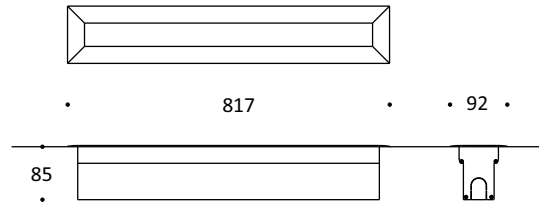

Key Data

LED Type	High efficiency LEDs, available in 2700K, 3000K, 4000K, 5000K, 6500K CCT tolerance within a 3-step MacAdams ellipse and LM80 compliant. Custom LED color combinations available.
Nominal Voltage	220V-240V AC, 50/60Hz
Color Rendering Index	CRI ≥ 80 standard and CRI ≥ 90 on request.
Optics	Standard: 8° / 12° / 25° / 30° / 45° / 60° / 90° / 18°x38° / 10°x60° / 25°x50° Asymmetrical Linear Wallwash. Custom optics upon request.
Materials	Corrosion resistant extruded anodized aluminium housing (EN AW-6060) with stainless steel screws (A4 grade) and silicone rubber gaskets. Steel frame with 316 recessed box. Power unit is built in. End-to-end connection via power connectors.
Optional Coating	Marine grade.
Diffuser	High impact and heat resistant polycarbonate with UV protection.
LED Life Time	L80 B10 70.000h Ta 25°C L80 B10 50.000h Ta 40°C
Operating Temperature	-40°C / +55°C
Power Factor	>0.95
Control Systems	1-10V DIM, DALI Interface.
Protection Class	IP67
Impact Resistance	IK10
Load Rating	40 kN
Insulation Class	Class I
Installation	20-30 cm drainage gravel for water evacuation.
Conformity	Complies with European Standards EN 60598 and CE certified.

Technical Drawing

Information

CODE	LENGTH (mm)	PITCH (mm)	LED QTY	POWER CONSUMPTION 350mA	POWER CONSUMPTION 500mA	LUMEN OUTPUT (lm) 3000K / 4000K 350mA	LUMEN OUTPUT (lm) 3000K / 4000K 500mA
AR8122512	817	41	18	18W	27W	2430 / 2556	3645 / 3834