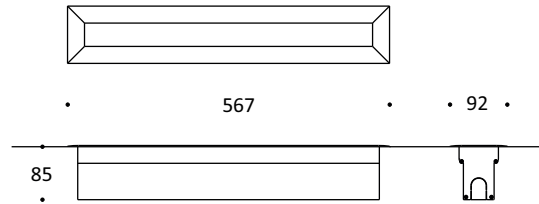

Key Data

LED Type	High efficiency LEDs, available in 2700K, 3000K, 4000K, 5000K, 6500K CCT tolerance within a 3-step MacAdams ellipse and LM80 compliant. Custom LED color combinations available.
Nominal Voltage	220V-240V AC, 50/60Hz
Color Rendering Index	CRI ≥ 80 standard and CRI ≥ 90 on request.
Optics	Standard: 8° / 12° / 25° / 30° / 45° / 60° / 90° / 18°x38° / 10°x60° / 25°x50° Asymmetrical Linear Wallwash. Custom optics upon request.
Materials	Corrosion resistant extruded anodized aluminium housing (EN AW-6060) with stainless steel screws (A4 grade) and silicone rubber gaskets. Steel frame with 316 recessed box. Power unit is built in. End-to-end connection via power connectors.
Optional Coating	Marine grade.
Diffuser	High impact and heat resistant polycarbonate with UV protection.
LED Life Time	L80 B10 70.000h Ta 25°C L80 B10 50.000h Ta 40°C
Operating Temperature	-40°C / +55°C
Power Factor	>0.95
Control Systems	1-10V DIM, DALI Interface.
Protection Class	IP67
Impact Resistance	IK10
Load Rating	40 kN
Insulation Class	Class I
Installation	20-30 cm drainage gravel for water evacuation.
Conformity	Complies with European Standards EN 60598 and CE certified.

Technical Drawing

Information

CODE	LENGTH (mm)	PITCH (mm)	LED QTY	POWER CONSUMPTION 350mA	POWER CONSUMPTION 500mA	LUMEN OUTPUT (lm) 3000K / 4000K 350mA	LUMEN OUTPUT (lm) 3000K / 4000K 500mA
AR8122511	567	41	12	12W	18W	1620 / 1704	2430 / 2556