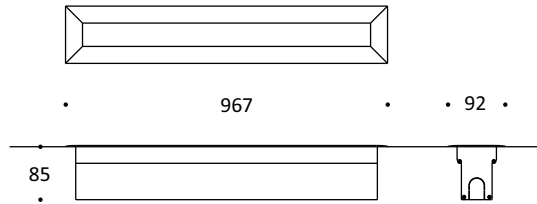

Key Data

LED Type	High efficiency LEDs, available in 2700K, 3000K, 4000K, 5000K, 6500K CCT tolerance within a 3-step MacAdams ellipse and LM80 compliant. Custom LED color combinations available.
Nominal Voltage	220V-240V AC, 50/60Hz
Color Rendering Index	CRI ≥ 80 standard and CRI ≥ 90 on request.
Optics	Standard: 8° / 12° / 25° / 30° / 45° / 60° / 90° / 18°x38° / 10°x60° / 25°x50° Asymmetrical Linear Wallwash. Custom optics upon request.
Materials	Corrosion resistant extruded anodized aluminium housing (EN AW-6060) with stainless steel screws (A4 grade) and silicone rubber gaskets. Steel frame with 316 recessed box. Power unit is built in. End-to-end connection via power connectors.
Optional Coating	Marine grade.
Diffuser	High impact and heat resistant polycarbonate with UV protection.
LED Life Time	L80 B10 70.000h Ta 25°C L80 B10 50.000h Ta 40°C
Operating Temperature	-40°C / +55°C
Power Factor	>0.95
Control Systems	1-10V DIM, DALI Interface.
Protection Class	IP67
Impact Resistance	IK10
Load Rating	40 kN
Insulation Class	Class I
Installation	20-30 cm drainage gravel for water evacuation.
Conformity	Complies with European Standards EN 60598 and CE certified.

Technical Drawing

Information

CODE	LENGTH (mm)	PITCH (mm)	LED QTY	POWER CONSUMPTION 350mA	POWER CONSUMPTION 500mA	LUMEN OUTPUT (lm) 3000K / 4000K 350mA	LUMEN OUTPUT (lm) 3000K / 4000K 500mA
AR8122455	967	25	36	36W	54W	4860 / 5112	7290 / 7668