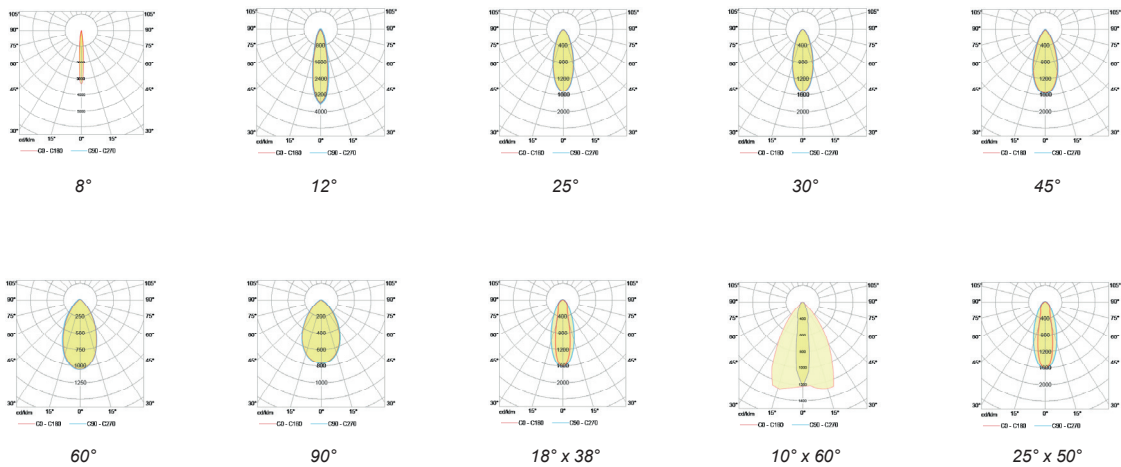

## Key Data

<b>LED Type</b>	High efficiency LEDs, available in 2700K, 3000K, 4000K, 5000K, 6500K CCT tolerance within a 3-step MacAdams ellipse and LM80 compliant. Custom LED color combinations available.
<b>Nominal Voltage</b>	220V-240V AC, 50/60Hz
<b>Color Rendering Index</b>	CRI ≥ 80 standard and CRI ≥ 90 on request.
<b>Optics</b>	Standard: 8° / 12° / 25° / 30° / 45° / 60° / 90° / 18°x38° / 10°x60° / 25°x50° Asymmetrical Linear Wallwash. Custom optics upon request.
<b>Materials</b>	Corrosion resistant extruded anodized aluminium housing (EN AW-6060) with stainless steel screws (A4 grade) and silicone rubber gaskets. Steel frame with 316 recessed box. Power unit is built in. End-to-end connection via power connectors.
<b>Optional Coating</b>	Marine grade.
<b>Diffuser</b>	High impact and heat resistant polycarbonate with UV protection.
<b>LED Life Time</b>	L80 B10 70.000h Ta 25°C L80 B10 50.000h Ta 40°C
<b>Operating Temperature</b>	-40°C / +55°C
<b>Power Factor</b>	>0.95
<b>Control Systems</b>	1-10V DIM, DALI Interface.
<b>Protection Class</b>	IP67
<b>Impact Resistance</b>	IK10
<b>Load Rating</b>	40 kN
<b>Insulation Class</b>	Class I
<b>Installation</b>	20-30 cm drainage gravel for water evacuation.
<b>Conformity</b>	Complies with European Standards EN 60598 and CE certified.

### Technical Drawing

### Information

CODE	LENGTH (mm)	PITCH (mm)	LED QTY	POWER CONSUMPTION 350mA	POWER CONSUMPTION 500mA	LUMEN OUTPUT (lm) 3000K / 4000K 350mA	LUMEN OUTPUT (lm) 3000K / 4000K 500mA
AR8122454	817	25	30	30W	45W	4050 / 4260	6075 / 6390

### Light Distribution Curve