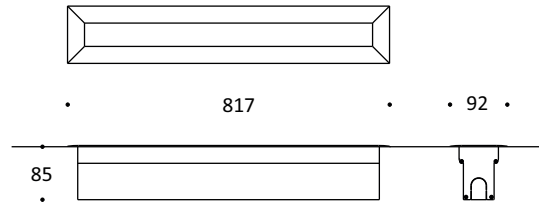

## Key Data

<b>LED Type</b>	High efficiency LEDs, available in 2700K, 3000K, 4000K, 5000K, 6500K CCT tolerance within a 3-step MacAdams ellipse and LM80 compliant. Custom LED color combinations available.
<b>Nominal Voltage</b>	220V-240V AC, 50/60Hz
<b>Color Rendering Index</b>	CRI ≥ 80 standard and CRI ≥ 90 on request.
<b>Optics</b>	Standard: 8° / 12° / 25° / 30° / 45° / 60° / 90° / 18°x38° / 10°x60° / 25°x50° Asymmetrical Linear Wallwash. Custom optics upon request.
<b>Materials</b>	Corrosion resistant extruded anodized aluminium housing (EN AW-6060) with stainless steel screws (A4 grade) and silicone rubber gaskets. Steel frame with 316 recessed box. Power unit is built in. End-to-end connection via power connectors.
<b>Optional Coating</b>	Marine grade.
<b>Diffuser</b>	High impact and heat resistant polycarbonate with UV protection.
<b>LED Life Time</b>	L80 B10 70.000h Ta 25°C L80 B10 50.000h Ta 40°C
<b>Operating Temperature</b>	-40°C / +55°C
<b>Power Factor</b>	>0.95
<b>Control Systems</b>	1-10V DIM, DALI Interface.
<b>Protection Class</b>	IP67
<b>Impact Resistance</b>	IK10
<b>Load Rating</b>	40 kN
<b>Insulation Class</b>	Class I
<b>Installation</b>	20-30 cm drainage gravel for water evacuation.
<b>Conformity</b>	Complies with European Standards EN 60598 and CE certified.

### Information

CODE	LENGTH (mm)	PITCH (mm)	LED QTY	POWER CONSUMPTION 350mA	POWER CONSUMPTION 500mA	LUMEN OUTPUT (lm) 3000K / 4000K 350mA	LUMEN OUTPUT (lm) 3000K / 4000K 500mA
AR8122454	817	25	30	30W	45W	4050 / 4260	6075 / 6390