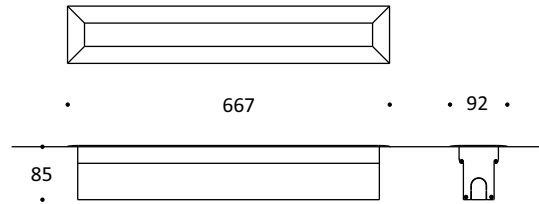

Key Data

LED Type	High efficiency LEDs, available in 2700K, 3000K, 4000K, 5000K, 6500K CCT tolerance within a 3-step MacAdams ellipse and LM80 compliant. Custom LED color combinations available.
Nominal Voltage	220V-240V AC, 50/60Hz
Color Rendering Index	CRI ≥ 80 standard and CRI ≥ 90 on request.
Optics	Standard: 8° / 12° / 25° / 30° / 45° / 60° / 90° / 18°x38° / 10°x60° / 25°x50° Asymmetrical Linear Wallwash. Custom optics upon request.
Materials	Corrosion resistant extruded anodized aluminium housing (EN AW-6060) with stainless steel screws (A4 grade) and silicone rubber gaskets. Steel frame with 316 recessed box. Power unit is built in. End-to-end connection via power connectors.
Optional Coating	Marine grade.
Diffuser	High impact and heat resistant polycarbonate with UV protection.
LED Life Time	L80 B10 70.000h Ta 25°C L80 B10 50.000h Ta 40°C
Operating Temperature	-40°C / +55°C
Power Factor	>0.95
Control Systems	1-10V DIM, DALI Interface.
Protection Class	IP67
Impact Resistance	IK10
Load Rating	40 kN
Insulation Class	Class I
Installation	20-30 cm drainage gravel for water evacuation.
Conformity	Complies with European Standards EN 60598 and CE certified.

Technical Drawing

Information

CODE	LENGTH (mm)	PITCH (mm)	LED QTY	POWER CONSUMPTION 350mA	POWER CONSUMPTION 500mA	LUMEN OUTPUT (lm) 3000K / 4000K 350mA	LUMEN OUTPUT (lm) 3000K / 4000K 500mA
AR8122453	667	25	24	24W	36W	3240 / 3408	4860 / 5112