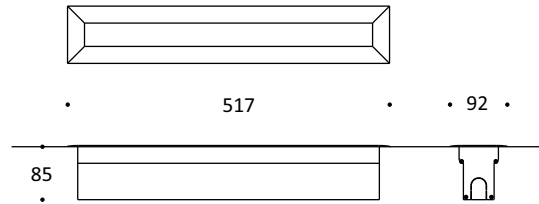

## Key Data

<b>LED Type</b>	High efficiency LEDs, available in 2700K, 3000K, 4000K, 5000K, 6500K CCT tolerance within a 3-step MacAdams ellipse and LM80 compliant. Custom LED color combinations available.
<b>Nominal Voltage</b>	220V-240V AC, 50/60Hz
<b>Color Rendering Index</b>	CRI ≥ 80 standard and CRI ≥ 90 on request.
<b>Optics</b>	Standard: 8° / 12° / 25° / 30° / 45° / 60° / 90° / 18°x38° / 10°x60° / 25°x50° Asymmetrical Linear Wallwash. Custom optics upon request.
<b>Materials</b>	Corrosion resistant extruded anodized aluminium housing (EN AW-6060) with stainless steel screws (A4 grade) and silicone rubber gaskets. Steel frame with 316 recessed box. Power unit is built in. End-to-end connection via power connectors.
<b>Optional Coating</b>	Marine grade.
<b>Diffuser</b>	High impact and heat resistant polycarbonate with UV protection.
<b>LED Life Time</b>	L80 B10 70.000h Ta 25°C L80 B10 50.000h Ta 40°C
<b>Operating Temperature</b>	-40°C / +55°C
<b>Power Factor</b>	>0.95
<b>Control Systems</b>	1-10V DIM, DALI Interface.
<b>Protection Class</b>	IP67
<b>Impact Resistance</b>	IK10
<b>Load Rating</b>	40 kN
<b>Insulation Class</b>	Class I
<b>Installation</b>	20-30 cm drainage gravel for water evacuation.
<b>Conformity</b>	Complies with European Standards EN 60598 and CE certified.

### Information

CODE	LENGTH (mm)	PITCH (mm)	LED QTY	POWER CONSUMPTION 350mA	POWER CONSUMPTION 500mA	LUMEN OUTPUT (lm) 3000K / 4000K 350mA	LUMEN OUTPUT (lm) 3000K / 4000K 500mA
AR8122452	517	25	18	18W	27W	2430 / 2556	3645 / 3834