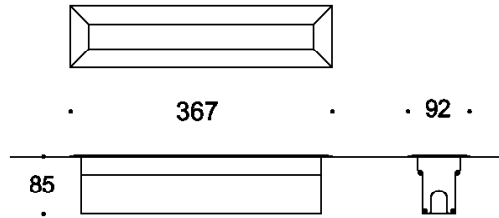

Key Data

LED Type	High efficiency LEDs, available in 2700K, 3000K, 4000K, 5000K, 6500K CCT tolerance within a 3-step MacAdams ellipse and LM80 compliant. Custom LED color combinations available.
Nominal Voltage	220V-240V AC, 50/60Hz
Color Rendering Index	CRI ≥ 80 standard and CRI ≥ 90 on request.
Optics	Standard: 8° / 12° / 25° / 30° / 45° / 60° / 90° / 18°x38° / 10°x60° / 25°x50° Asymmetrical Linear Wallwash. Custom optics upon request.
Materials	Corrosion resistant extruded anodized aluminium housing (EN AW-6060) with stainless steel screws (A4 grade) and silicone rubber gaskets. Steel frame with 316 recessed box. Power unit is built in. End-to-end connection via power connectors.
Optional Coating	Marine grade.
Diffuser	High impact and heat resistant polycarbonate with UV protection.
LED Life Time	L80 B10 70.000h Ta 25°C L80 B10 50.000h Ta 40°C
Operating Temperature	-40°C / +55°C
Power Factor	>0.95
Control Systems	1-10V DIM, DALI Interface.
Protection Class	IP67
Impact Resistance	IK10
Load Rating	40 kN
Insulation Class	Class I
Installation	20-30 cm drainage gravel for water evacuation.
Conformity	Complies with European Standards EN 60598 and CE certified.

Technical Drawing

Information

CODE	LENGTH (mm)	PITCH (mm)	LED QTY	POWER CONSUMPTION 350mA	POWER CONSUMPTION 500mA	LUMEN OUTPUT (lm) 3000K / 4000K 350mA	LUMEN OUTPUT (lm) 3000K / 4000K 500mA
AR8122451	367	25	12	12W	18W	1620 / 1704	2430 / 2556