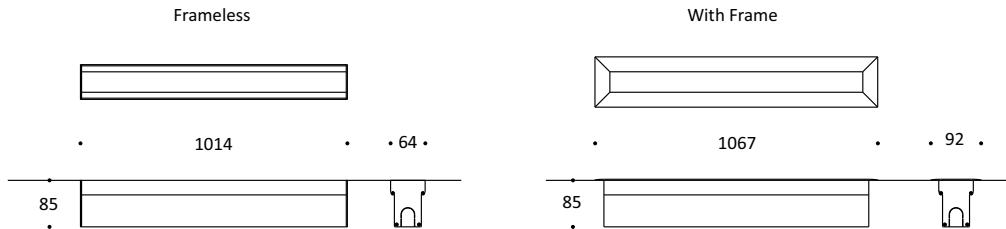

Key Data

LED Type	High efficiency LEDs, available in 2700K, 3000K, 4000K, 5000K, 6500K CCT tolerance within a 3-step MacAdams ellipse and LM80 compliant. Custom LED color combinations available.
Nominal Voltage	220V-240V AC, 50/60Hz
Color Rendering Index	CRI ≥ 80 standard and CRI ≥ 90 on request.
Optics	Standard: 8° / 12° / 25° / 30° / 45° / 60° / 90° / 18°x38° / 10°x60° / 25°x50° Asymmetrical Linear Wallwash. Custom optics upon request.
Materials	Corrosion resistant extruded anodized aluminium housing (EN AW-6060) with stainless steel screws (A4 grade) and silicone rubber gaskets. Power unit is built in. End-to-end connection via power connectors. Includes recessing box.
Optional Coating	Marine grade.
Options	Aluminium frame with aluminium recessed box.
Diffuser	High impact and heat resistant polycarbonate with UV protection.
LED Life Time	L80 B10 70.000h Ta 25°C L80 B10 50.000h Ta 40°C
Operating Temperature	-40°C / +55°C
Power Factor	>0.95
Control Systems	1-10V DIM, DALI Interface.
Protection Class	IP67
Impact Resistance	IK10
Load Rating	40 kN
Insulation Class	Class I
Installation	20-30 cm drainage gravel for water evacuation.
Conformity	Complies with European Standards EN 60598 and CE certified.

Technical Drawing

Information

CODE	LENGTH Frameless (mm)	LENGTH With Frame (mm)	PITCH (mm)	LED QTY	POWER CONSUMPTION 350mA	POWER CONSUMPTION 500mA	LUMEN OUTPUT (lm) 3000K / 4000K 350mA	LUMEN OUTPUT (lm) 3000K / 4000K 500mA
AR8122417	1014	1067	55	18	18W	27W	2430 / 2556	3645 / 3834