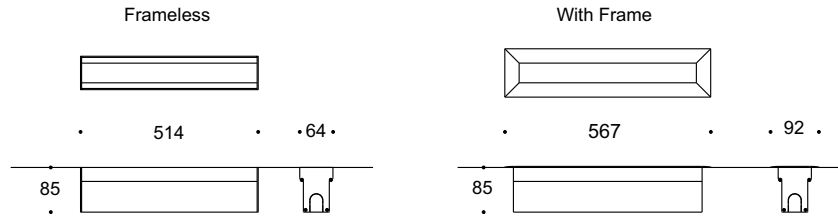

## Key Data

<b>LED Type</b>	High efficiency LEDs, available in 2700K, 3000K, 4000K, 5000K, 6500K CCT tolerance within a 3-step MacAdams ellipse and LM80 compliant. Custom LED color combinations available.
<b>Nominal Voltage</b>	220V-240V AC, 50/60Hz
<b>Color Rendering Index</b>	CRI ≥ 80 standard and CRI ≥ 90 on request.
<b>Optics</b>	Standard: 8° / 12° / 25° / 30° / 45° / 60° / 90° / 18°x38° / 10°x60° / 25°x50° Asymmetrical Linear Wallwash. Custom optics upon request.
<b>Materials</b>	Corrosion resistant extruded anodized aluminium housing (EN AW-6060) with stainless steel screws (A4 grade) and silicone rubber gaskets. Power unit is built in. End-to-end connection via power connectors. Includes recessing box.
<b>Optional Coating</b>	Marine grade.
<b>Options</b>	Aluminium frame with aluminium recessed box.
<b>Diffuser</b>	High impact and heat resistant polycarbonate with UV protection.
<b>LED Life Time</b>	L80 B10 70.000h Ta 25°C L80 B10 50.000h Ta 40°C
<b>Operating Temperature</b>	-40°C / +55°C
<b>Power Factor</b>	>0.95
<b>Control Systems</b>	1-10V DIM, DALI Interface.
<b>Protection Class</b>	IP67
<b>Impact Resistance</b>	IK10
<b>Load Rating</b>	40 kN
<b>Insulation Class</b>	Class I
<b>Installation</b>	20-30 cm drainage gravel for water evacuation.
<b>Conformity</b>	Complies with European Standards EN 60598 and CE certified.

### Information

CODE	LENGTH Frameless (mm)	LENGTH With Frame (mm)	PITCH (mm)	LED QTY	POWER CONSUMPTION 350mA	POWER CONSUMPTION 500mA	LUMEN OUTPUT (lm) 3000K / 4000K 350mA	LUMEN OUTPUT (lm) 3000K / 4000K 500mA
AR8122416	514	567	55	9	9W	13W	1215 / 1278	1755 / 1846