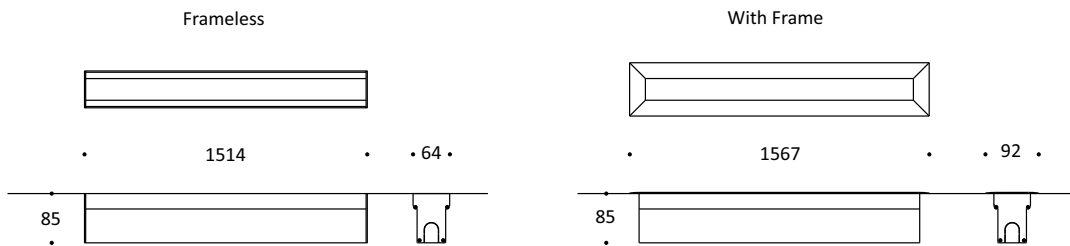

Key Data

LED Type	High efficiency LEDs, available in 2700K, 3000K, 4000K, 5000K, 6500K CCT tolerance within a 3-step MacAdams ellipse and LM80 compliant. Custom LED color combinations available.
Nominal Voltage	220V-240V AC, 50/60Hz
Color Rendering Index	CRI ≥ 80 standard and CRI ≥ 90 on request.
Optics	Standard: 8° / 12° / 25° / 30° / 45° / 60° / 90° / 18°x38° / 10°x60° / 25°x50° Asymmetrical Linear Wallwash. Custom optics upon request.
Materials	Corrosion resistant extruded anodized aluminium housing (EN AW-6060) with stainless steel screws (A4 grade) and silicone rubber gaskets. Power unit is built in. End-to-end connection via power connectors. Includes recessing box.
Optional Coating	Marine grade.
Options	Aluminium frame with aluminium recessed box.
Diffuser	High impact and heat resistant polycarbonate with UV protection.
LED Life Time	L80 B10 70.000h Ta 25°C L80 B10 50.000h Ta 40°C
Operating Temperature	-40°C / +55°C
Power Factor	>0.95
Control Systems	1-10V DIM, DALI Interface.
Protection Class	IP67
Impact Resistance	IK10
Load Rating	40 kN
Insulation Class	Class I
Installation	20-30 cm drainage gravel for water evacuation.
Conformity	Complies with European Standards EN 60598 and CE certified.

Technical Drawing

Information

CODE	LENGTH Frameless (mm)	LENGTH With Frame (mm)	PITCH (mm)	LED QTY	POWER CONSUMPTION 350mA	POWER CONSUMPTION 500mA	LUMEN OUTPUT (lm) 3000K / 4000K 350mA	LUMEN OUTPUT (lm) 3000K / 4000K 500mA
AR8122415	1514	1567	41	36	36W	54W	4860 / 5112	7290 / 7668