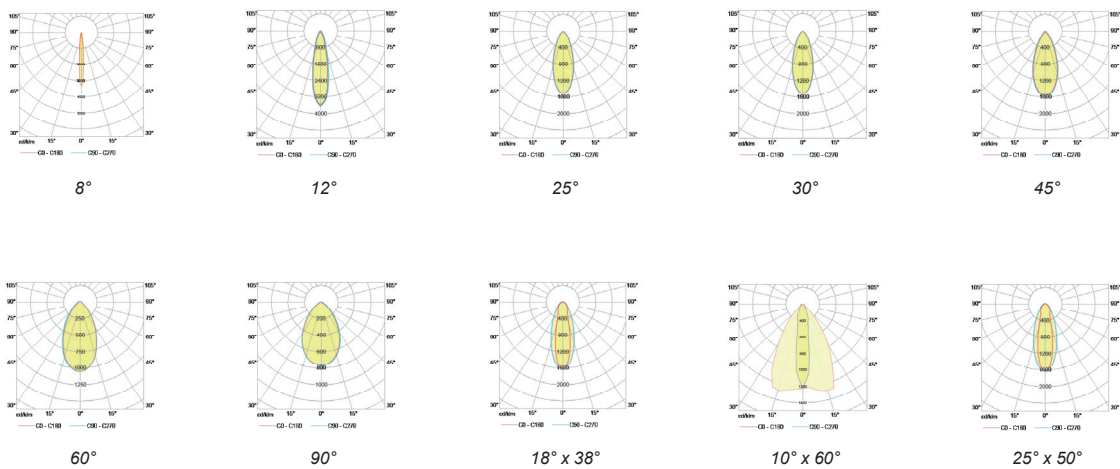

Light Distribution Curve

Accessories