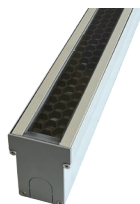

Honeycomb Louvre
Code: HC3001