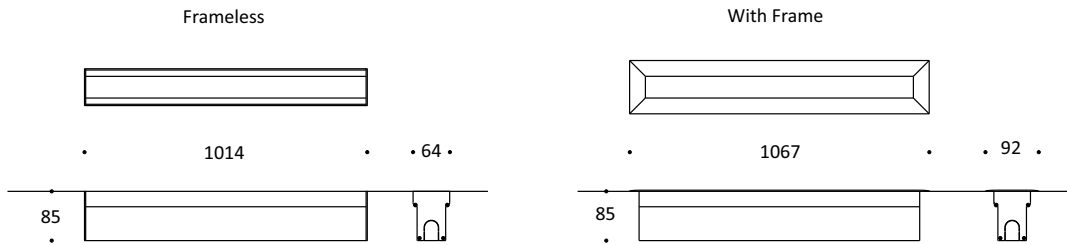

Key Data

LED Type	High efficiency LEDs, available in 2700K, 3000K, 4000K, 5000K, 6500K CCT tolerance within a 3-step MacAdams ellipse and LM80 compliant. Custom LED color combinations available.
Nominal Voltage	220V-240V AC, 50/60Hz
Color Rendering Index	CRI ≥ 80 standard and CRI ≥ 90 on request.
Optics	Standard: 8° / 12° / 25° / 30° / 45° / 60° / 90° / 18°x38° / 10°x60° / 25°x50° Asymmetrical Linear Wallwash. Custom optics upon request.
Materials	Corrosion resistant extruded anodized aluminium housing (EN AW-6060) with stainless steel screws (A4 grade) and silicone rubber gaskets. Power unit is built in. End-to-end connection via power connectors. Includes recessing box.
Optional Coating	Marine grade.
Options	Aluminium frame with aluminium recessed box.
Diffuser	High impact and heat resistant polycarbonate with UV protection.
LED Life Time	L80 B10 70.000h Ta 25°C L80 B10 50.000h Ta 40°C
Operating Temperature	-40°C / +55°C
Power Factor	>0.95
Control Systems	1-10V DIM, DALI Interface.
Protection Class	IP67
Impact Resistance	IK10
Load Rating	40 kN
Insulation Class	Class I
Installation	20-30 cm drainage gravel for water evacuation.
Conformity	Complies with European Standards EN 60598 and CE certified.

Technical Drawing

Information

CODE	LENGTH Frameless (mm)	LENGTH With Frame (mm)	PITCH (mm)	LED QTY	POWER CONSUMPTION 350mA	POWER CONSUMPTION 500mA	LUMEN OUTPUT (lm) 3000K / 4000K 350mA	LUMEN OUTPUT (lm) 3000K / 4000K 500mA
AR8122413	1014	1067	41	24	24W	36W	3240 / 3408	4860 / 5112