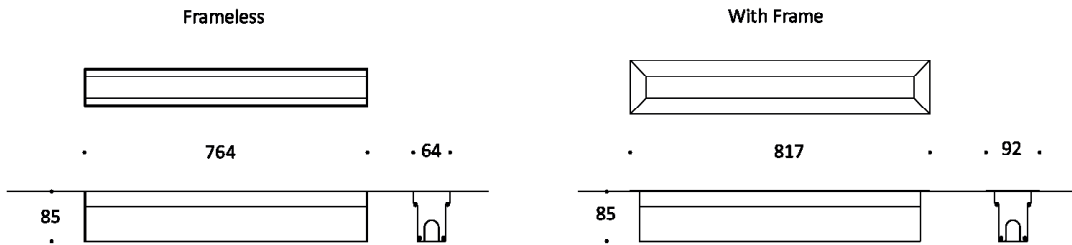

Key Data

LED Type	High efficiency LEDs, available in 2700K, 3000K, 4000K, 5000K, 6500K CCT tolerance within a 3-step MacAdams ellipse and LM80 compliant. Custom LED color combinations available.
Nominal Voltage	220V-240V AC, 50/60Hz
Color Rendering Index	CRI ≥ 80 standard and CRI ≥ 90 on request.
Optics	Standard: 8° / 12° / 25° / 30° / 45° / 60° / 90° / 18°x38° / 10°x60° / 25°x50° Asymmetrical Linear Wallwash. Custom optics upon request.
Materials	Corrosion resistant extruded anodized aluminium housing (EN AW-6060) with stainless steel screws (A4 grade) and silicone rubber gaskets. Power unit is built in. End-to-end connection via power connectors. Includes recessing box.
Optional Coating	Marine grade.
Options	Aluminium frame with aluminium recessed box.
Diffuser	High impact and heat resistant polycarbonate with UV protection.
LED Life Time	L80 B10 70.000h Ta 25°C L80 B10 50.000h Ta 40°C
Operating Temperature	-40°C / +55°C
Power Factor	>0.95
Control Systems	1-10V DIM, DALI Interface.
Protection Class	IP67
Impact Resistance	IK10
Load Rating	40 kN
Insulation Class	Class I
Installation	20-30 cm drainage gravel for water evacuation.
Conformity	Complies with European Standards EN 60598 and CE certified.

Technical Drawing

Information

CODE	LENGTH Frameless (mm)	LENGTH With Frame (mm)	PITCH (mm)	LED QTY	POWER CONSUMPTION 350mA	POWER CONSUMPTION 500mA	LUMEN OUTPUT (lm) 3000K / 4000K 350mA	LUMEN OUTPUT (lm) 3000K / 4000K 500mA
AR8122412	764	817	41	18	18W	27W	2430 / 2556	3645 / 3834