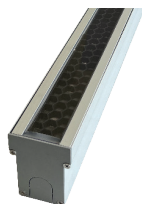

Key Features

iAxis Mono Recessed luminaire is suitable for a wide range of wall washing, accent, surface grazing and indirect lighting applications in architectural, hospitality and retail environments, it has multiple customization options to illuminate interior walls, exterior facades and unique architectural details.

Light Distribution Curve

Accessories

Honeycomb Louvre
Code: HC3001

Aluminium Frame
Code: AF5001

IP68 Plug Power Connector Set
Code: CON1201