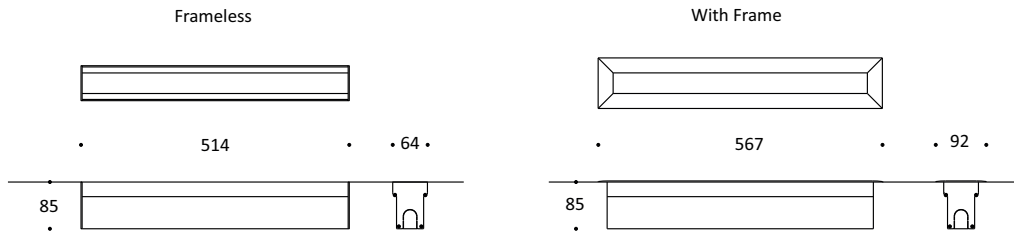

### Technical Drawing

### Information

CODE	LENGTH Frameless (mm)	LENGTH With Frame (mm)	PITCH (mm)	LED QTY	POWER CONSUMPTION 350mA	POWER CONSUMPTION 500mA	LUMEN OUTPUT (lm) 3000K / 4000K 350mA	LUMEN OUTPUT (lm) 3000K / 4000K 500mA
AR8122411	514	567	41	12	12W	18W	1620 / 1704	2430 / 2556