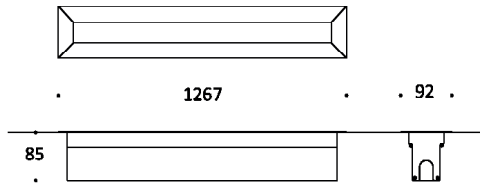

Technical Drawing

Information

CODE	LENGTH (mm)	PITCH (mm)	LED QTY	POWER CONSUMPTION 350mA	POWER CONSUMPTION 500mA	LUMEN OUTPUT (lm) 350mA	LUMEN OUTPUT (lm) 500mA
AR8122365 RGBW	1267	37	32	32W	48W	2240	3360

Light Distribution Curve

Accessories

Honeycomb Louvre
 Code: HC3001

IP68 Plug Power Connector Set (Two pieces)
 Code: CON1202