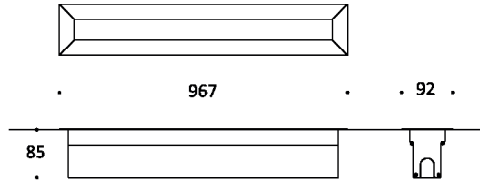

Technical Drawing

Information

CODE	LENGTH (mm)	PITCH (mm)	LED QTY	POWER CONSUMPTION 350mA	POWER CONSUMPTION 500mA	LUMEN OUTPUT (lm) 350mA	LUMEN OUTPUT (lm) 500mA
AR8122364 RGBW	967	37	24	24W	36W	1680	2520

Light Distribution Curve

Accessories

Honeycomb Louvre
 Code: HC3001

IP68 Plug Power Connector Set (Two pieces)
 Code: CON1202