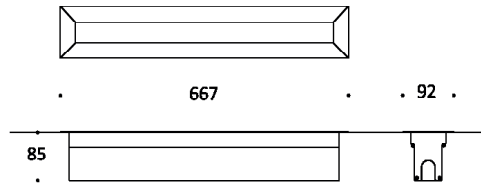

## Key Data

<b>LED Type</b>	High efficiency LEDs, available in 2700K, 3000K, 4000K, 5000K, 6500K CCT tolerance within a 3-step MacAdams ellipse and LM80 compliant. Custom LED color combinations available.
<b>Nominal Voltage</b>	220V-240V AC, 50/60Hz
<b>Color Rendering Index</b>	CRI ≥ 80 standard and CRI ≥ 90 on request.
<b>Colour Temperature</b>	16.7 Million additive RGB colors.
<b>Optics</b>	Standard: 8° / 12° / 25° / 30° / 45° / 60° / 90° / 18°x38° / 10°x60° / 25°x50° Asymmetrical Linear Wallwash. Custom optics upon request.
<b>Materials</b>	Corrosion resistant extruded anodized aluminium housing (EN AW-6060) with stainless steel screws (A4 grade) and silicone rubber gaskets. Stainless steel frame with 316 recessed box. Power unit is built in. End-to-end connection via power connectors.
<b>Optional Coating</b>	Marine grade.
<b>Diffuser</b>	High impact and heat resistant polycarbonate with UV protection.
<b>LED Life Time</b>	L80 B10 70.000h Ta 25°C L80 B10 50.000h Ta 40°C
<b>Operating Temperature</b>	-40°C / +55°C
<b>Power Factor</b>	>0.95
<b>Control Systems</b>	DMX / RDM, DALI Interface.
<b>Protection Class</b>	IP67
<b>Impact Resistance</b>	IK10
<b>Load Rating</b>	40 kN
<b>Insulation Class</b>	Class I
<b>Installation</b>	20-30 cm drainage gravel for water evacuation.
<b>Conformity</b>	Complies with European Standards EN 60598 and CE certified.

**Technical Drawing**

**Information**

CODE	LENGTH (mm)	PITCH (mm)	LED QTY	POWER CONSUMPTION 350mA	POWER CONSUMPTION 500mA	LUMEN OUTPUT (lm) 350mA	LUMEN OUTPUT (lm) 500mA
AR8122363 RGBW	667	37	16	16W	24W	1120	1680