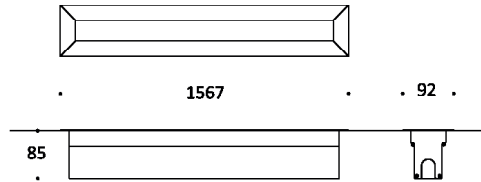

Technical Drawing

Information

CODE	LENGTH (mm)	PITCH (mm)	LED QTY	POWER CONSUMPTION 350mA	POWER CONSUMPTION 500mA	LUMEN OUTPUT (lm) 350mA	LUMEN OUTPUT (lm) 500mA
AR8122362 RGBW	1567	42	36	36W	54W	2520	3780

Light Distribution Curve

Accessories

Honeycomb Louvre
 Code: HC3001

IP68 Plug Power Connector Set (Two pieces)
 Code: CON1202