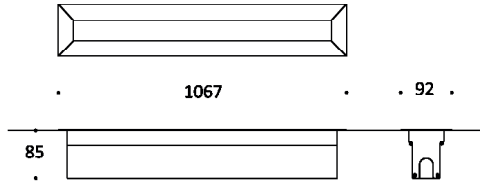

Technical Drawing

Information

CODE	LENGTH (mm)	PITCH (mm)	LED QTY	POWER CONSUMPTION 350mA	POWER CONSUMPTION 500mA	LUMEN OUTPUT (lm) 350mA	LUMEN OUTPUT (lm) 500mA
AR8122361 RGBW	1067	42	24	24W	36W	1680	2520

Light Distribution Curve

Accessories

Honeycomb Louvre
 Code: HC3001

IP68 Plug Power Connector Set (Two pieces)
 Code: CON1202